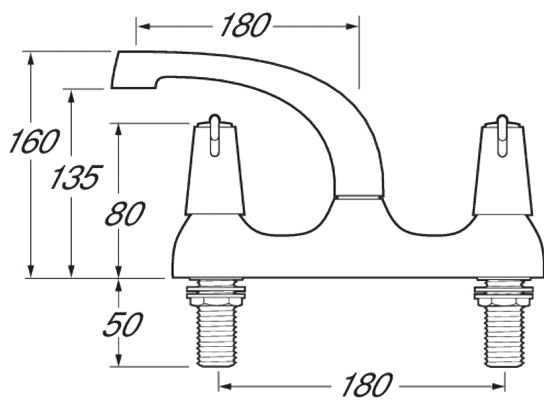

Deva Lever Range

Lever action deck mounted sink mixer with 6" levers

Product Code: DLV105

Finish: Chrome

Features

- Construction: Brass
- Valve/Cartridge type: Ceramic Disc
- Supply: Suitable for all plumbing systems
- Working Pressures: 0.1 - 5.0 bar
- Inlet connections: 1/2" BSP
- Flexi or Copper: Plastic Backnuts

- Swivel Spout
- Dual Flow
- Products which are easy to use by all the family

*Please refer to website for full warranty details.

Flow (Bar - l/min, open outlet)

Spout

Flow 0.1	Flow 0.3	Flow 0.5	Flow 1.0	Flow 2.0	Flow 3.0	Flow 4.0	Flow 5.0
5.2	8.7	11.5	13.5	15.7	18	28	32

1912725

1912311

12 YEAR GUARANTEE
ON ALL DEVA CHROME TAPS
*TERMS APPLY