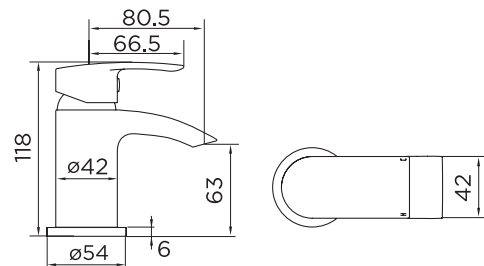

9104 MINI MONO BASIN MIXER

portobello

PRODUCT SPECIFICATION

Product Code:	9104
Finish:	Chrome
Product Type:	Mini Mono Basin Mixer with Click-Clack waste
Inlet Connections:	1/2 BSP
Construction:	Body: Brass Handle: Zinc
Gross Weight (kg):	1.06

ADDITIONAL INFORMATION

- Chromed finish
- 35mm cartridge
- Click-Clack waste
- Flexible inlets
- Lifetime guarantee

WORKING PRESSURES (bar)

Min Pressure	Max Pressure	Best Performance
0.2	10	3

FLOW RATES (litres per minute)

0.5 Bar	1 Bar	3 Bar
6.5	9.4	16.5

niagara