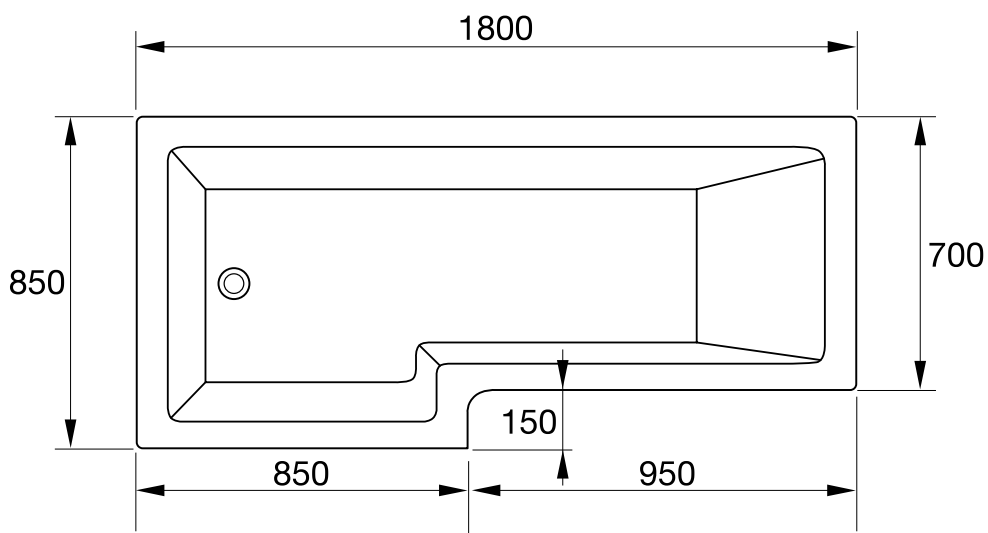

L SHAPE SHOWER BATH

High quality acrylic surface

Fully reinforced with fibreglass with encapsulated baseboard

Available as a right or left hand option

Front and End bath panels available

Bath supplied undrilled for taps

Excludes taps, wastes & shower

Height does not include legs and panel

Drawings shows left hand shower bath