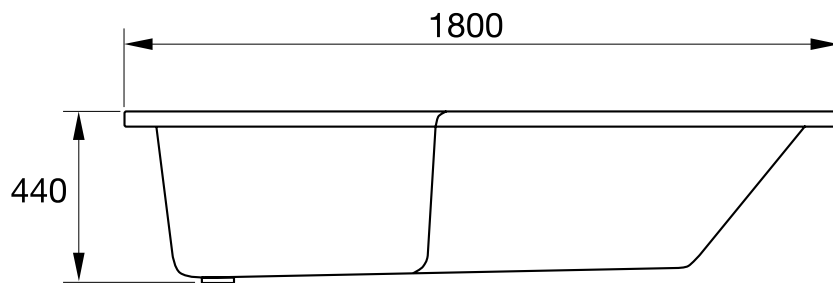

L SHAPE SHOWER BATH

High quality acrylic surface

Fully reinforced with fibreglass with encapsulated baseboard

Available as a right or left hand option

Front and End bath panels available

Bath supplied undrilled for taps

Excludes taps, wastes & shower

Height does not include legs and panel

Drawings shows left hand shower bath