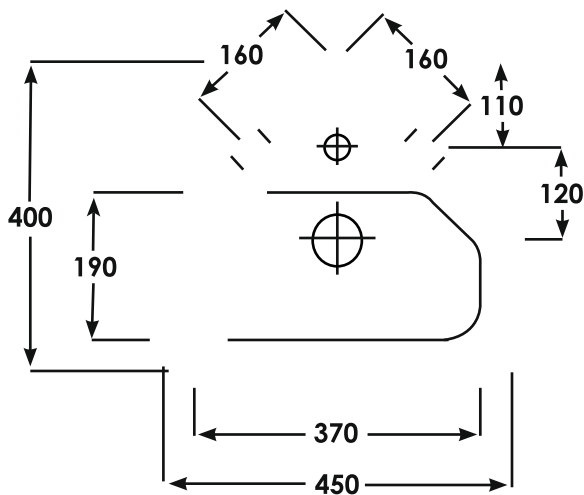

Technical Data Sheet

Ivy 45cm Corner Basin
EC7001

essential
BATHROOMS

SPECIFICATION

Please use the reference codes shown below:

EC7001 Ivy 45cm Corner Basin

SIZE	430 x 400mm
TAP HOLE	Single tap hole
OVER FLOW	Over flow built in
MATERIAL	Vitreous China
WEIGHT	18.20 kg
COLOURS	Alpine White
FIXING	Fisher fittings supplied for basin

Dimensions: All measurements are in millimeters and are subject to normal manufacturing variations.

Note: Due to a continuing development programme to improve design and performance, the manufacturer reserves all rights to vary specifications without prior informations. Please note accessories are for photographic use only.