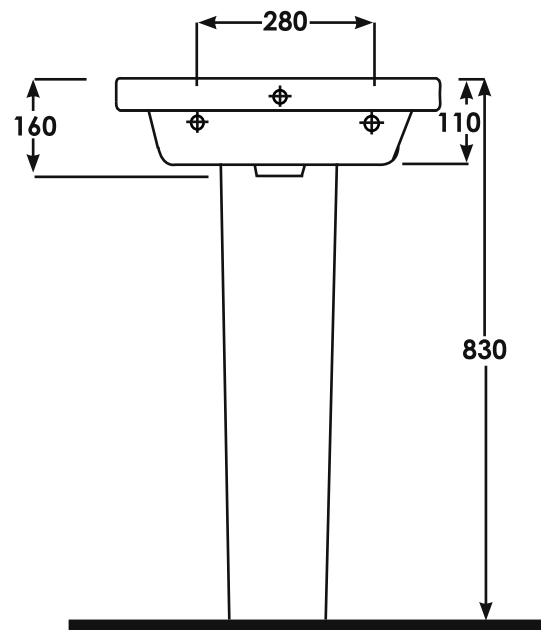

Technical Data Sheet

Ivy 45cm Corner Basin
EC7001

essential
BATHROOMS

SPECIFICATION

Please use the reference codes shown below:

EC7001 Ivy 45cm Corner Basin

SIZE	430 x 400mm
TAP HOLE	Single tap hole
OVER FLOW	Over flow built in
MATERIAL	Vitreous China
WEIGHT	18.20 kg
COLOURS	Alpine White
FIXING	Fisher fittings supplied for basin

Dimensions: All measurements are in millimeters and are subject to normal manufacturing variations.

Note: Due to a continuing development programme to improve design and performance, the manufacturer reserves all rights to vary specifications without prior informations. Please note accessories are for photographic use only.