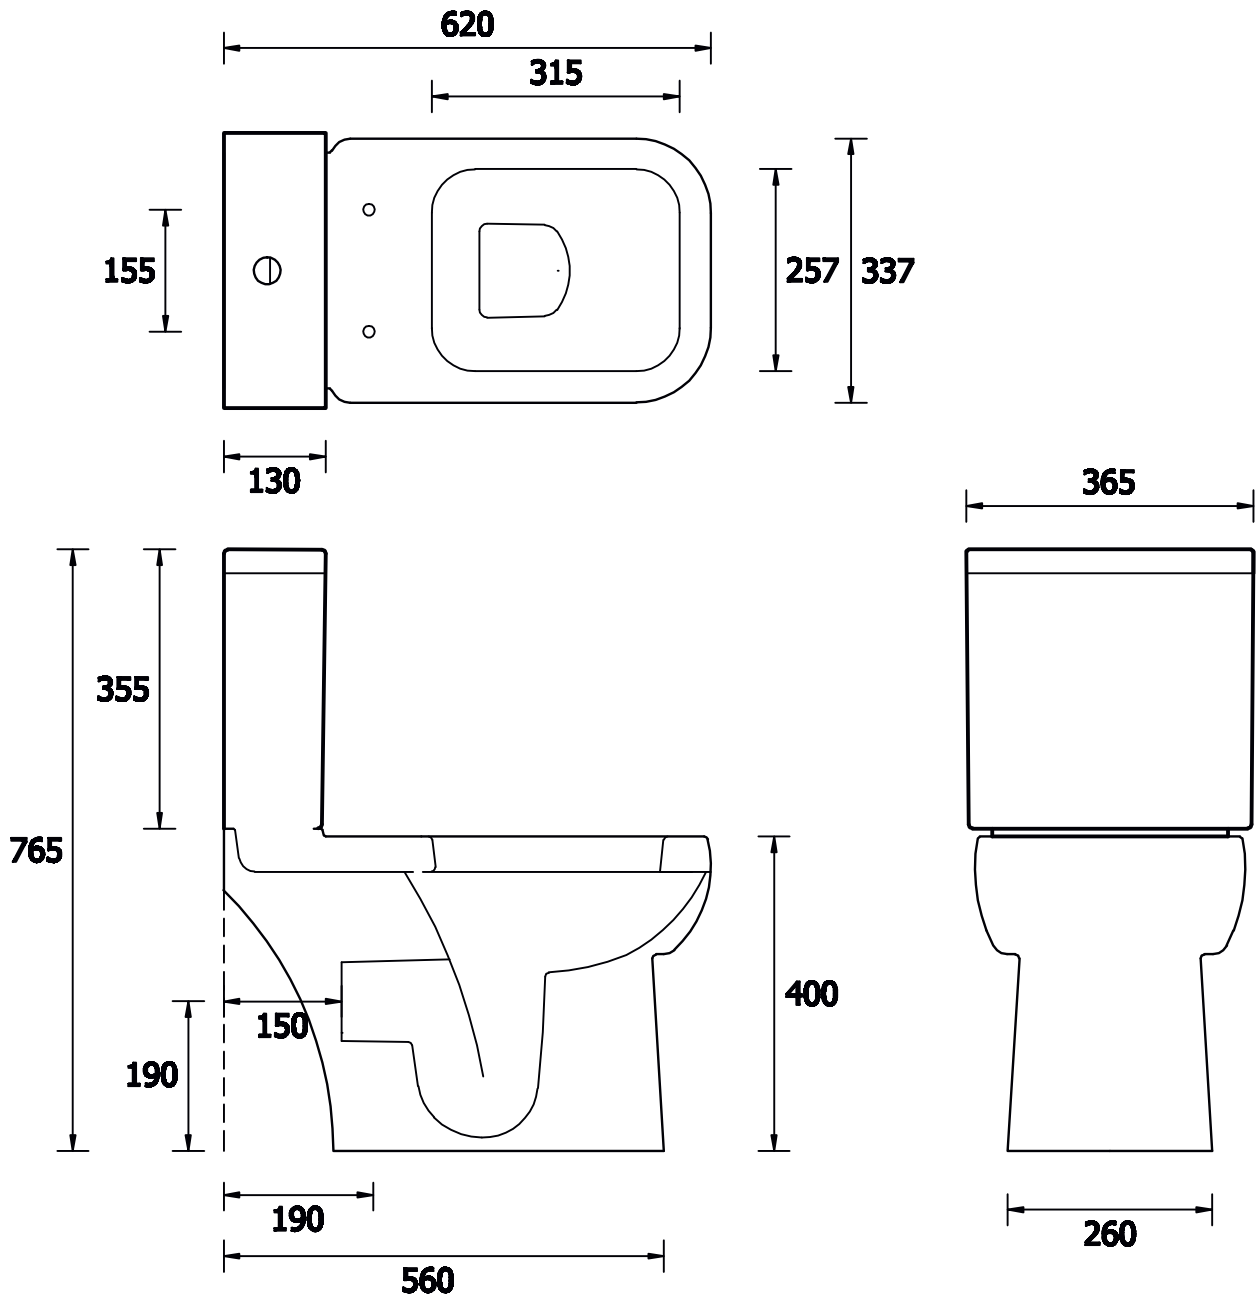

Technical Data Sheet

Orchid Close Couple WC Pack
EC3003

essential
BATHROOMS

Horizontal

Vertical