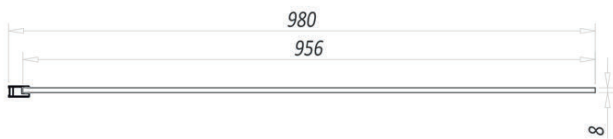

Technical Data Sheet

1000mm Wetroom Panel
EDH42

essential
BATHROOMS

Product Measurements	
Product Weight:	40.71kg
Product Width:	1000mm
Product Height:	2000mm
Product Depth:	8mm
Product Length:	N/A
Product Transportation	
Barcode:	5060766124018
Country of Origin:	China
Comodity Code:	7610909095
Primary Packed Measurements	
Packaged Weight:	43.71kg
Packaged Length:	2080mm
Packaged Width:	1080mm
Packaged Height:	63mm
Packaging Weight	
Card:	3.6kg
Paper:	N/A
Wood:	N/A
Plastic:	N/A
General Information	
Construction Material:	Aluminium / Glass
Installation Type:	Wall Mounted
Colour / Finish:	Chrome / Clear Glass
Enclosure Attributes	
Adjustment:	970-990mm
Aqua-Shield:	Yes
Hinge Type:	Wet Wall
Door Type:	N/A
Frame Type:	Frameless
Glass Type:	Clear
Radius:	N/A
Entry Width:	N/A
Door In Swing:	N/A
Door Out Swing:	N/A
Enclosure Shape:	Straight
Glass Thickness:	8mm
Profile Finish/Colour:	Chrome
Profile Material:	Aluminium
Compliance DOP	
HBDOC005 / HBDOC006	