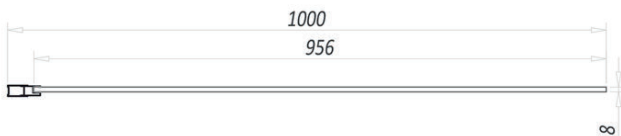

Technical Data Sheet

1000mm Wetroom Panel
EDH42

essential
BATHROOMS

Product Measurements	
Product Weight:	40.71kg
Product Width:	1000mm
Product Height:	2000mm
Product Depth:	8mm
Product Length:	N/A
Product Transportation	
Barcode:	5060766124018
Country of Origin:	China
Comodity Code:	7610909095
Primary Packed Measurements	
Packaged Weight:	43.71kg
Packaged Length:	2080mm
Packaged Width:	1080mm
Packaged Height:	63mm
Packaging Weight	
Card:	3.6kg
Paper:	N/A
Wood:	N/A
Plastic:	N/A
General Information	
Construction Material:	Aluminium / Glass
Installation Type:	Wall Mounted
Colour / Finish:	Chrome / Clear Glass
Enclosure Attributes	
Adjustment:	970-990mm
Aqua-Shield:	Yes
Hinge Type:	Wet Wall
Door Type:	N/A
Frame Type:	Frameless
Glass Type:	Clear
Radius:	N/A
Entry Width:	N/A
Door In Swing:	N/A
Door Out Swing:	N/A
Enclosure Shape:	Straight
Glass Thickness:	8mm
Profile Finish/Colour:	Chrome
Profile Material:	Aluminium
Compliance DOP	
HBDOC005 / HBDOC006	