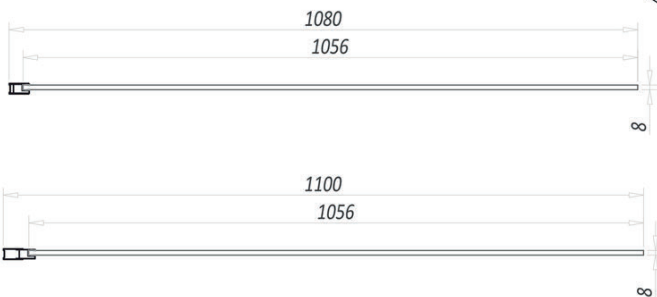

Technical Data Sheet

1100mm Wetroom Panel
EDH43

essential
BATHROOMS

Product Measurements	
Product Weight:	43kg
Product Width:	1100mm
Product Height:	2000mm
Product Depth:	8mm
Product Length:	N/A
Product Transportation	
Barcode:	5060766124025
Country of Origin:	China
Comodity Code:	7610909095
Primary Packed Measurements	
Packaged Weight:	46kg
Packaged Length:	2080mm
Packaged Width:	1180mm
Packaged Height:	63mm
Packaging Weight	
Card:	3.7kg
Paper:	N/A
Wood:	N/A
Plastic:	0.05kg
General Information	
Construction Material:	Aluminium / Glass
Installation Type:	Wall Mounted
Colour / Finish:	Chrome / Clear Glass
Enclosure Attributes	
Adjustment:	1070-1190mm
Aqua-Shield:	Yes
Hinge Type:	Wet Wall
Door Type:	N/A
Frame Type:	Frameless
Glass Type:	Clear
Radius:	N/A
Entry Width:	N/A
Door In Swing:	N/A
Door Out Swing:	N/A
Enclosure Shape:	Straight
Glass Thickness:	8mm
Profile Finish/Colour:	Chrome
Profile Material:	Aluminium
Compliance DOP	
HBDOC005 / HBDOC006	