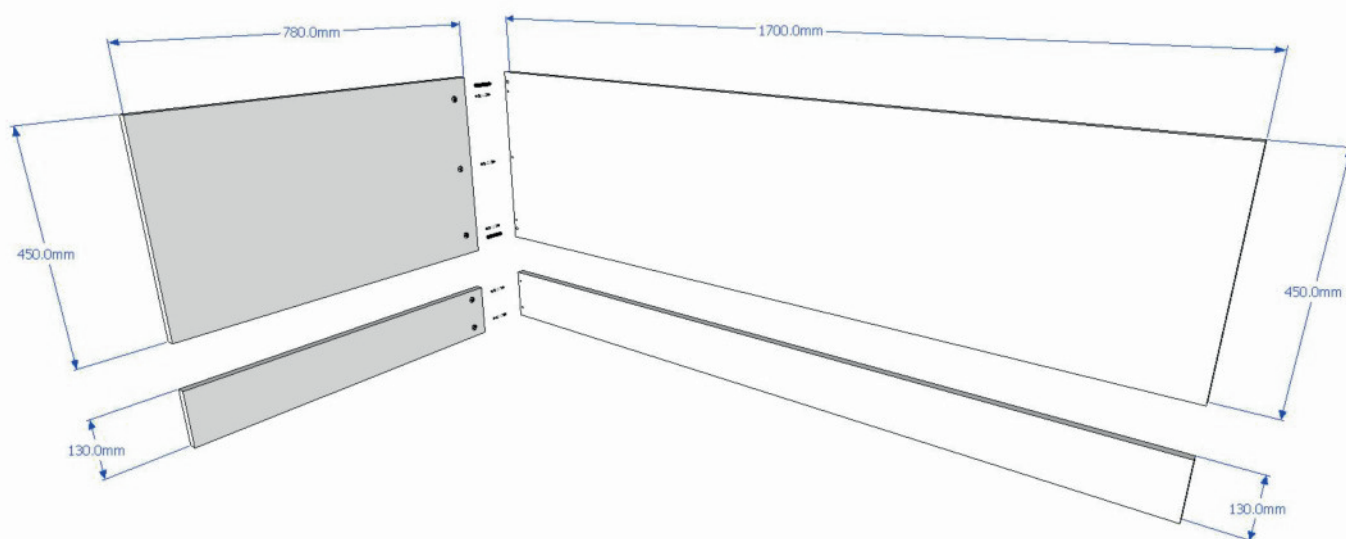

TECHNICAL SPECIFICATION

Nevada Bath Panels

DESCRIPTION	Gloss
COLOUR OPTIONS	Cashmere, Dark Grey, White and Indigo Gloss*
DECORATIVE ACCESSORIES	Bath panel and plinth

*Available in 4 high gloss colours.
Please use suffix when ordering: CA, GR, WH and IN