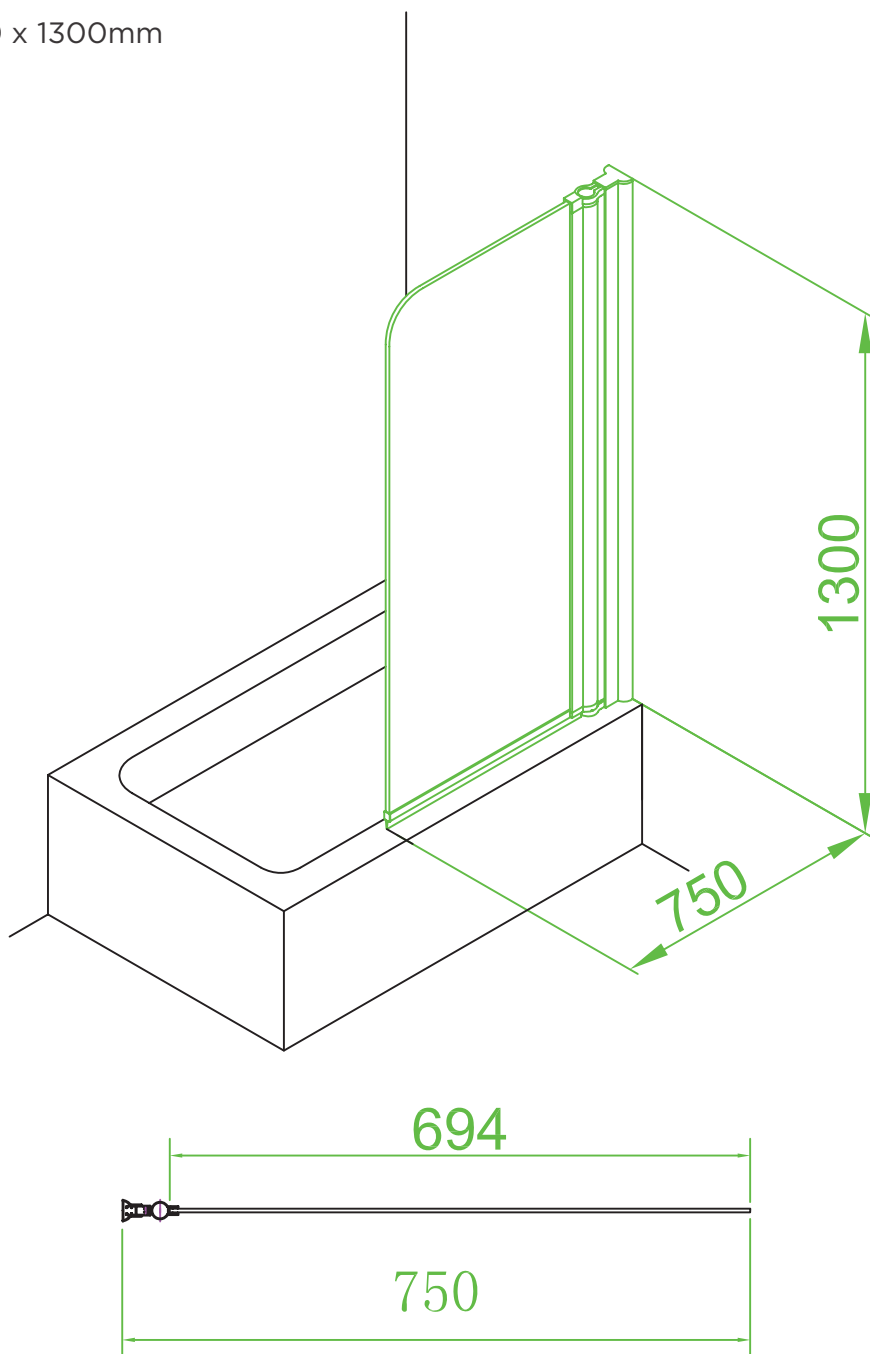

## Technical Data Sheet

Element Bath Screen - EB301

**essential**  
BATHROOMS

Dimensions: 750 x 1300mm

### Features

- 5mm tempered glass
- Universal handing
- Chrome profiles
- 5 year guarantee