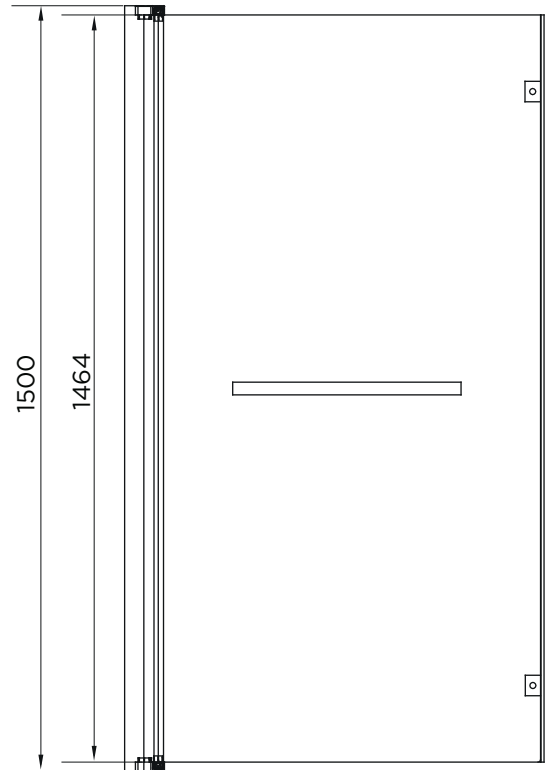

Technical Data Sheet

Kensington L Shape 1700 x 850mm LH Shower Bath
EB519-EB530

essential
BATHROOMS

TECHNICAL SPECIFICATION

EB519-EB530 Kensington 1700 x 850mm LH Shower Bath

SIZE 1700 x 850mm

CAPACITY 170-175L

TAP HOLES No tap holes

BASEBOARD Encapsulated baseboard

MATERIAL Lucite Acrylic

BATH LEGS Leg Set Included

LEFT HANDED MODEL SHOWN

Technical Data Sheet

L Shaped Bath Screen
EB307

essential
BATHROOMS

TECHNICAL SPECIFICATION

Product Codes	Description	Glass (mm)	Height (mm)	Size (mm)	Adjustment Min / Max (mm)
EB307	L Shaped Bath Screen	6mm	1500mm	830mm	810-830mm