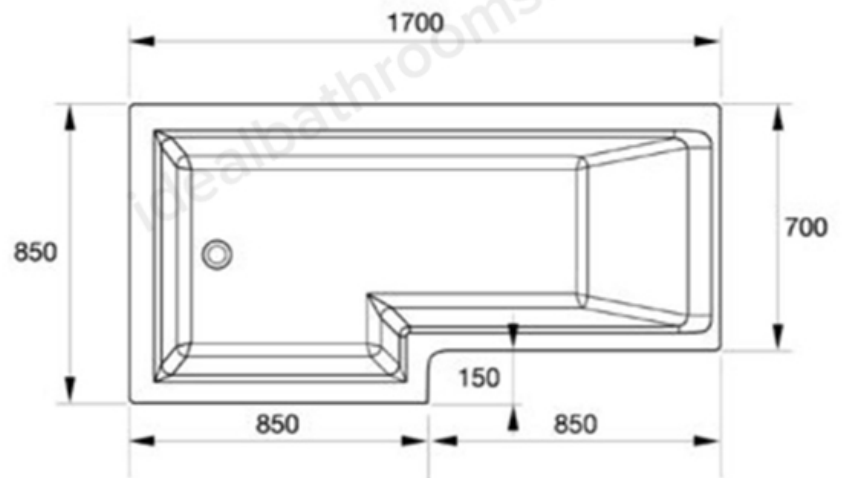

Technical Data Sheet

Kensington L Shape 1700 x 850mm LH Shower Bath
EB519-EB530

essential
BATHROOMS

TECHNICAL SPECIFICATION

EB519-EB530 Kensington 1700 x 850mm LH Shower Bath

SIZE 1700 x 850mm

CAPACITY 170-175L

TAP HOLES No tap holes

BASEBOARD Encapsulated baseboard

MATERIAL Lucite Acrylic

BATH LEGS Leg Set Included

LEFT HANDED MODEL SHOWN

Technical Data Sheet

L Shaped Bath Screen
EB307

essential
BATHROOMS

TECHNICAL SPECIFICATION

Product Codes	Description	Glass (mm)	Height (mm)	Size (mm)	Adjustment Min / Max (mm)
EB307	L Shaped Bath Screen	6mm	1500mm	830mm	810-830mm