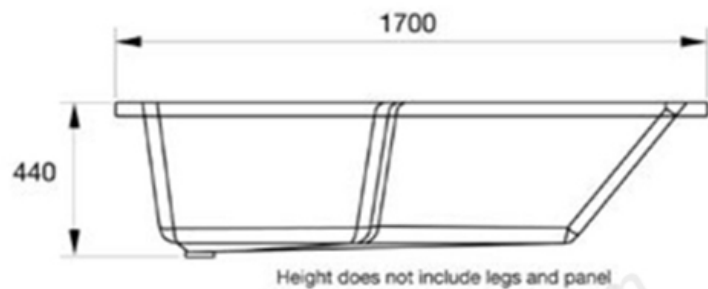

Technical Data Sheet

Kensington L Shape 1700 x 850mm LH Shower Bath
EB519-EB530

essential
BATHROOMS

TECHNICAL SPECIFICATION

EB519-EB530 Kensington 1700 x 850mm LH Shower Bath

SIZE 1700 x 850mm

CAPACITY 170-175L

TAP HOLES No tap holes

BASEBOARD Encapsulated baseboard

MATERIAL Lucite Acrylic

BATH LEGS Leg Set Included

LEFT HANDED MODEL SHOWN

Technical Data Sheet

L Shaped Bath Screen
EB307

essential
BATHROOMS

TECHNICAL SPECIFICATION

Product Codes	Description	Glass (mm)	Height (mm)	Size (mm)	Adjustment Min / Max (mm)
EB307	L Shaped Bath Screen	6mm	1500mm	830mm	810-830mm