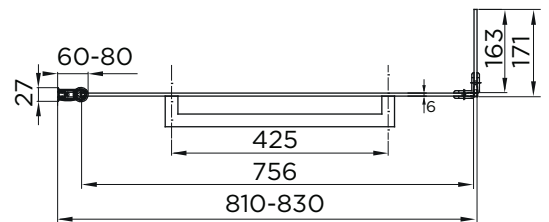

Technical Data Sheet

Kensington L Shape 1700 x 850mm LH Shower Bath
EB519-EB530

essential
BATHROOMS

TECHNICAL SPECIFICATION

EB519-EB530 Kensington 1700 x 850mm LH Shower Bath

SIZE 1700 x 850mm

CAPACITY 170-175L

TAP HOLES No tap holes

BASEBOARD Encapsulated baseboard

MATERIAL Lucite Acrylic

BATH LEGS Leg Set Included

LEFT HANDED MODEL SHOWN

Technical Data Sheet

L Shaped Bath Screen
EB307

essential
BATHROOMS

TECHNICAL SPECIFICATION

Product Codes	Description	Glass (mm)	Height (mm)	Size (mm)	Adjustment Min / Max (mm)
EB307	L Shaped Bath Screen	6mm	1500mm	830mm	810-830mm