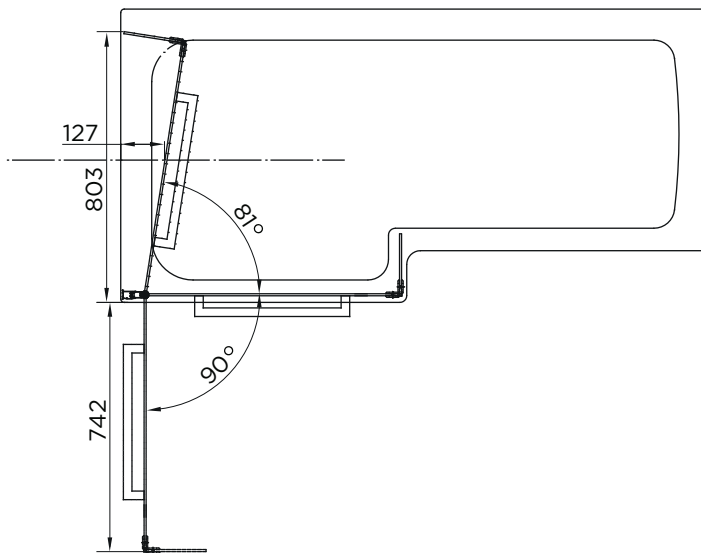

Technical Data Sheet

Kensington L Shape 1700 x 850mm LH Shower Bath
EB519-EB530

essential
BATHROOMS

TECHNICAL SPECIFICATION

EB519-EB530 Kensington 1700 x 850mm LH Shower Bath

SIZE 1700 x 850mm

CAPACITY 170-175L

TAP HOLES No tap holes

BASEBOARD Encapsulated baseboard

MATERIAL Lucite Acrylic

BATH LEGS Leg Set Included

LEFT HANDED MODEL SHOWN

Technical Data Sheet

L Shaped Bath Screen
EB307

essential
BATHROOMS

TECHNICAL SPECIFICATION

Product Codes	Description	Glass (mm)	Height (mm)	Size (mm)	Adjustment Min / Max (mm)
EB307	L Shaped Bath Screen	6mm	1500mm	830mm	810-830mm