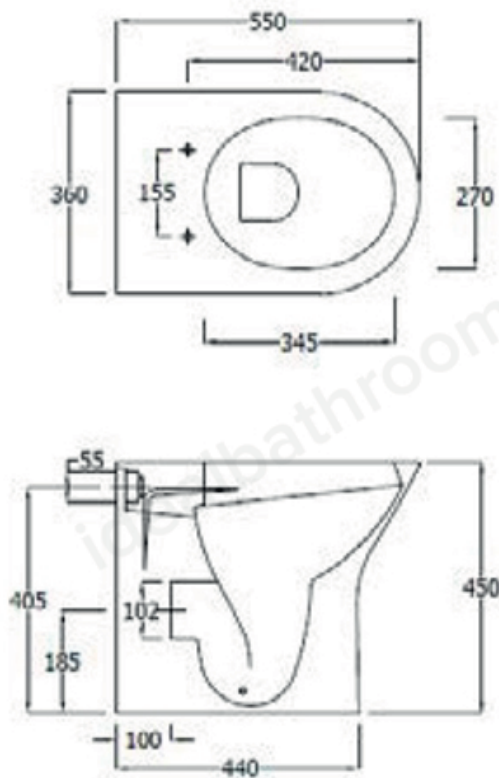

Technical Data Sheet

Ivy Comfort Height Back-To-Wall Pan
EC7028

essential
BATHROOMS

SPECIFICATION

Please use the reference codes shown below:

EC7028 Ivy Comfort Height Back-To-Wall Pan

SIZE 550 x 360mm

TRAP P Trap

SOFT CLOSE SEAT With quick release hinges

APPROVALS WRAS 1407003

MATERIAL Vitreous china

WEIGHT 28.50 kg

COLOURS Alpine White

FIXING Pan fittings supplied

Dimensions: All measurements are in millimeters and are subject to normal manufacturing variations.