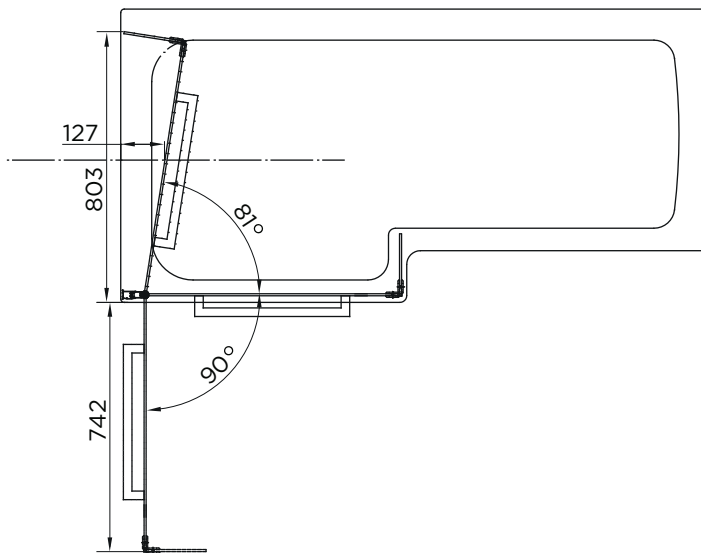

Technical Data Sheet

Kensington L Shape 1500 x 850mm LH Shower Bath
EB535-EB536

essential
BATHROOMS

TECHNICAL SPECIFICATION

EB535-EB536 Kensington 1500 x 850mm LH Shower Bath

SIZE 1500 x 850mm

CAPACITY 150-165L

TAP HOLES No tap holes

BASEBOARD Encapsulated baseboard

MATERIAL Lucite Acrylic

BATH LEGS Leg Set Included

Technical Data Sheet

L Shaped Bath Screen
EB307

essential
BATHROOMS

TECHNICAL SPECIFICATION

Product Codes	Description	Glass (mm)	Height (mm)	Size (mm)	Adjustment Min / Max (mm)
EB307	L Shaped Bath Screen	6mm	1500mm	830mm	810-830mm