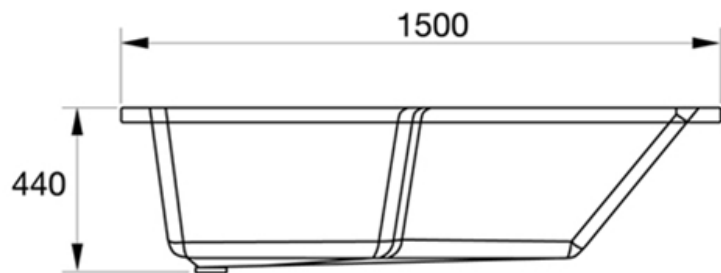

Technical Data Sheet

Kensington L Shape 1500 x 850mm LH Shower Bath
EB535-EB536

essential
BATHROOMS

TECHNICAL SPECIFICATION

EB535-EB536 Kensington 1500 x 850mm LH Shower Bath

SIZE 1500 x 850mm

CAPACITY 150-165L

TAP HOLES No tap holes

BASEBOARD Encapsulated baseboard

MATERIAL Lucite Acrylic

BATH LEGS Leg Set Included

Technical Data Sheet

L Shaped Bath Screen
EB307

essential
BATHROOMS

TECHNICAL SPECIFICATION

Product Codes	Description	Glass (mm)	Height (mm)	Size (mm)	Adjustment Min / Max (mm)
EB307	L Shaped Bath Screen	6mm	1500mm	830mm	810-830mm