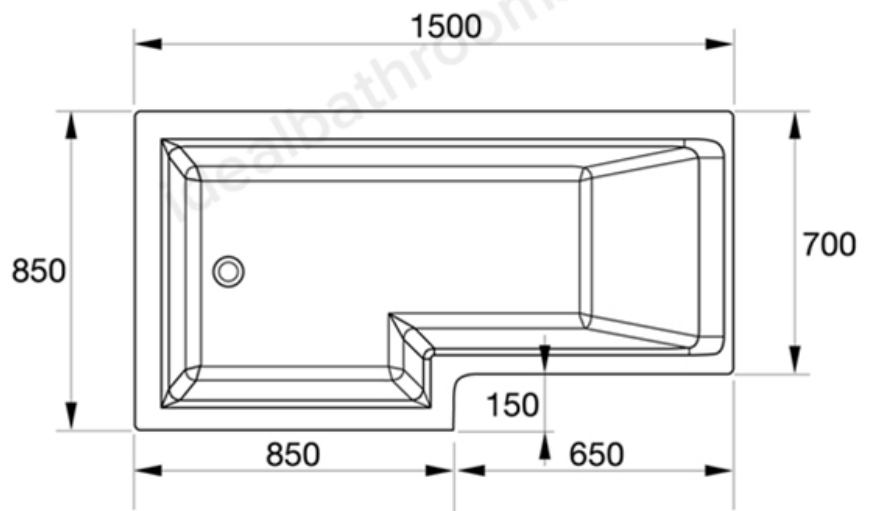

Technical Data Sheet

Kensington L Shape 1500 x 850mm LH Shower Bath
EB535-EB536

essential
BATHROOMS

TECHNICAL SPECIFICATION

EB535-EB536 Kensington 1500 x 850mm LH Shower Bath

SIZE 1500 x 850mm

CAPACITY 150-165L

TAP HOLES No tap holes

BASEBOARD Encapsulated baseboard

MATERIAL Lucite Acrylic

BATH LEGS Leg Set Included

Technical Data Sheet

L Shaped Bath Screen
EB307

essential
BATHROOMS

TECHNICAL SPECIFICATION

Product Codes	Description	Glass (mm)	Height (mm)	Size (mm)	Adjustment Min / Max (mm)
EB307	L Shaped Bath Screen	6mm	1500mm	830mm	810-830mm