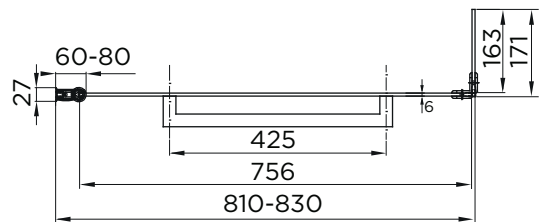

Technical Data Sheet

Kensington L Shape 1500 x 850mm LH Shower Bath
EB535-EB536

essential
BATHROOMS

TECHNICAL SPECIFICATION

EB535-EB536 Kensington 1500 x 850mm LH Shower Bath

SIZE 1500 x 850mm

CAPACITY 150-165L

TAP HOLES No tap holes

BASEBOARD Encapsulated baseboard

MATERIAL Lucite Acrylic

BATH LEGS Leg Set Included

Technical Data Sheet

L Shaped Bath Screen
EB307

essential
BATHROOMS

TECHNICAL SPECIFICATION

Product Codes	Description	Glass (mm)	Height (mm)	Size (mm)	Adjustment Min / Max (mm)
EB307	L Shaped Bath Screen	6mm	1500mm	830mm	810-830mm