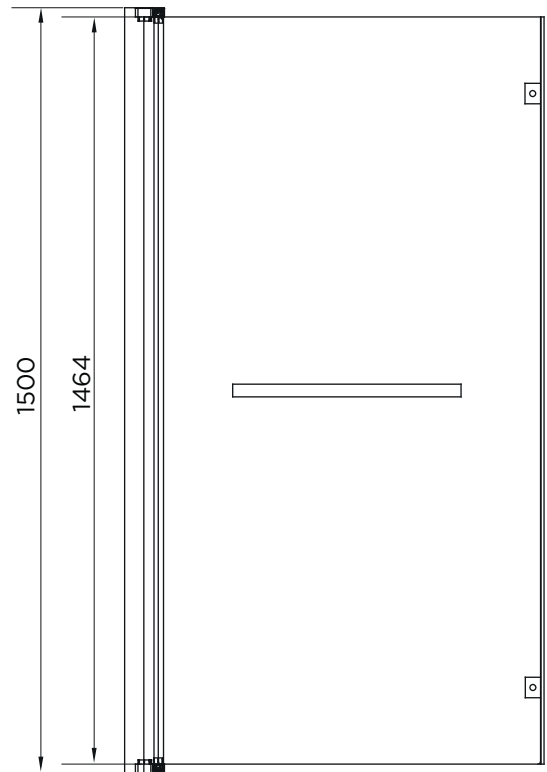

Technical Data Sheet

Kensington L Shape 1500 x 850mm LH Shower Bath
EB535-EB536

essential
BATHROOMS

TECHNICAL SPECIFICATION

EB535-EB536 Kensington 1500 x 850mm LH Shower Bath

SIZE 1500 x 850mm

CAPACITY 150-165L

TAP HOLES No tap holes

BASEBOARD Encapsulated baseboard

MATERIAL Lucite Acrylic

BATH LEGS Leg Set Included

Technical Data Sheet

L Shaped Bath Screen
EB307

essential
BATHROOMS

TECHNICAL SPECIFICATION

Product Codes	Description	Glass (mm)	Height (mm)	Size (mm)	Adjustment Min / Max (mm)
EB307	L Shaped Bath Screen	6mm	1500mm	830mm	810-830mm