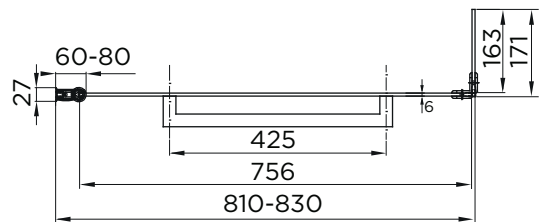

# Technical Data Sheet

Kensington L Shape 1500 x 850mm RH Shower Bath  
EB535-EB536

**essential**  
BATHROOMS

### EB535-EB536 Kensington 1500 x 850mm RH Shower Bath

SIZE 1500 x 850mm

CAPACITY 150-165L

TAP HOLES No tap holes

BASEBOARD Encapsulated baseboard

MATERIAL Lucite Acrylic

BATH LEGS Leg Set Included

# Technical Data Sheet

L Shaped Bath Screen  
EB307

**essential**  
BATHROOMS

## TECHNICAL SPECIFICATION

Product Codes	Description	Glass (mm)	Height (mm)	Size (mm)	Adjustment Min / Max (mm)
EB307	L Shaped Bath Screen	6mm	1500mm	830mm	810-830mm