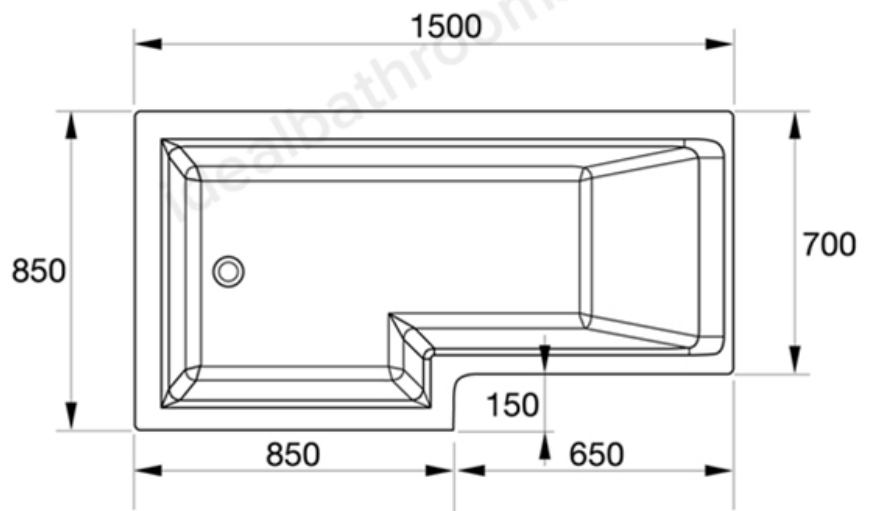

# Technical Data Sheet

Kensington L Shape 1500 x 850mm RH Shower Bath  
EB535-EB536

**essential**  
BATHROOMS

### EB535-EB536 Kensington 1500 x 850mm RH Shower Bath

SIZE 1500 x 850mm

CAPACITY 150-165L

TAP HOLES No tap holes

BASEBOARD Encapsulated baseboard

MATERIAL Lucite Acrylic

BATH LEGS Leg Set Included

# Technical Data Sheet

L Shaped Bath Screen  
EB307

**essential**  
BATHROOMS

## TECHNICAL SPECIFICATION

Product Codes	Description	Glass (mm)	Height (mm)	Size (mm)	Adjustment Min / Max (mm)
EB307	L Shaped Bath Screen	6mm	1500mm	830mm	810-830mm