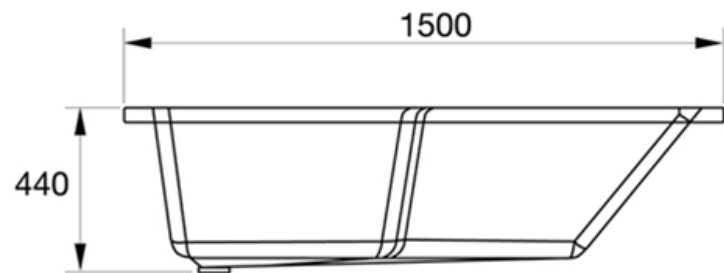

# Technical Data Sheet

Kensington L Shape 1500 x 850mm RH Shower Bath  
EB535-EB536

**essential**  
BATHROOMS

### EB535-EB536 Kensington 1500 x 850mm RH Shower Bath

SIZE 1500 x 850mm

CAPACITY 150-165L

TAP HOLES No tap holes

BASEBOARD Encapsulated baseboard

MATERIAL Lucite Acrylic

BATH LEGS Leg Set Included

## TECHNICAL SPECIFICATION

Product Codes	Description	Glass (mm)	Height (mm)	Size (mm)	Adjustment Min / Max (mm)
EB307	L Shaped Bath Screen	6mm	1500mm	830mm	810-830mm