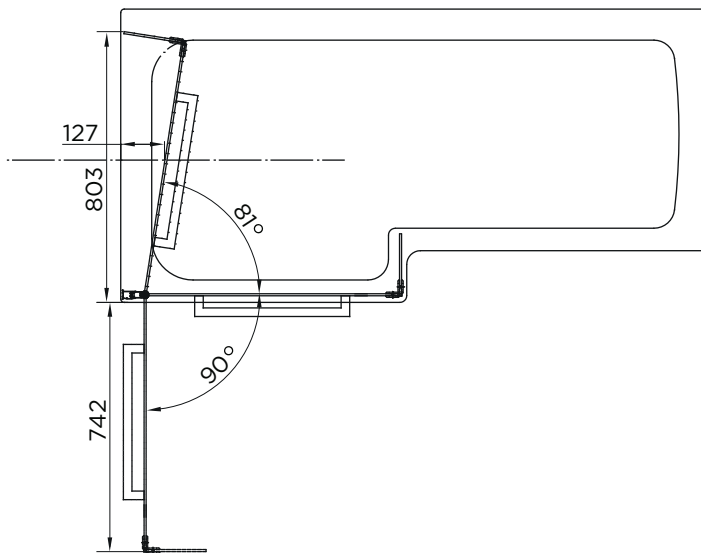

# Technical Data Sheet

Kensington L Shape 1500 x 850mm RH Shower Bath  
EB535-EB536

**essential**  
BATHROOMS

### EB535-EB536 Kensington 1500 x 850mm RH Shower Bath

SIZE 1500 x 850mm

CAPACITY 150-165L

TAP HOLES No tap holes

BASEBOARD Encapsulated baseboard

MATERIAL Lucite Acrylic

BATH LEGS Leg Set Included

# Technical Data Sheet

L Shaped Bath Screen  
EB307

**essential**  
BATHROOMS

## TECHNICAL SPECIFICATION

Product Codes	Description	Glass (mm)	Height (mm)	Size (mm)	Adjustment Min / Max (mm)
EB307	L Shaped Bath Screen	6mm	1500mm	830mm	810-830mm