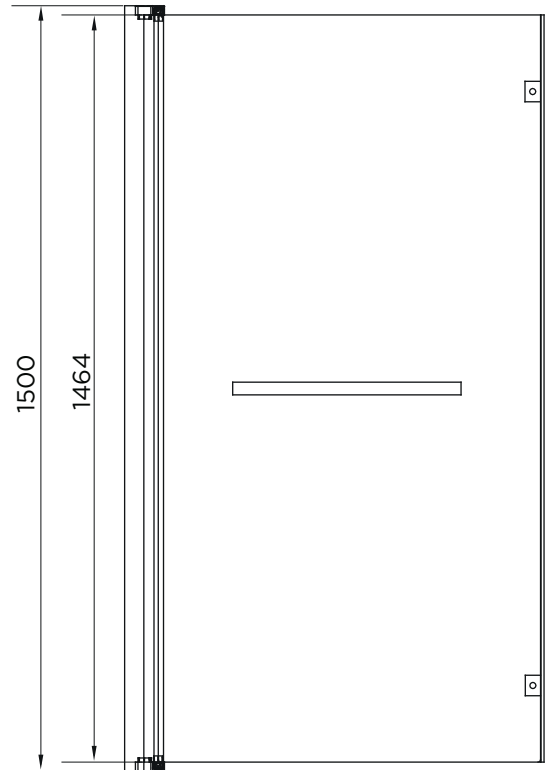

# Technical Data Sheet

Kensington L Shape 1500 x 850mm RH Shower Bath  
EB535-EB536

**essential**  
BATHROOMS

### EB535-EB536 Kensington 1500 x 850mm RH Shower Bath

SIZE 1500 x 850mm

CAPACITY 150-165L

TAP HOLES No tap holes

BASEBOARD Encapsulated baseboard

MATERIAL Lucite Acrylic

BATH LEGS Leg Set Included

# Technical Data Sheet

L Shaped Bath Screen  
EB307

**essential**  
BATHROOMS

## TECHNICAL SPECIFICATION

Product Codes	Description	Glass (mm)	Height (mm)	Size (mm)	Adjustment Min / Max (mm)
EB307	L Shaped Bath Screen	6mm	1500mm	830mm	810-830mm