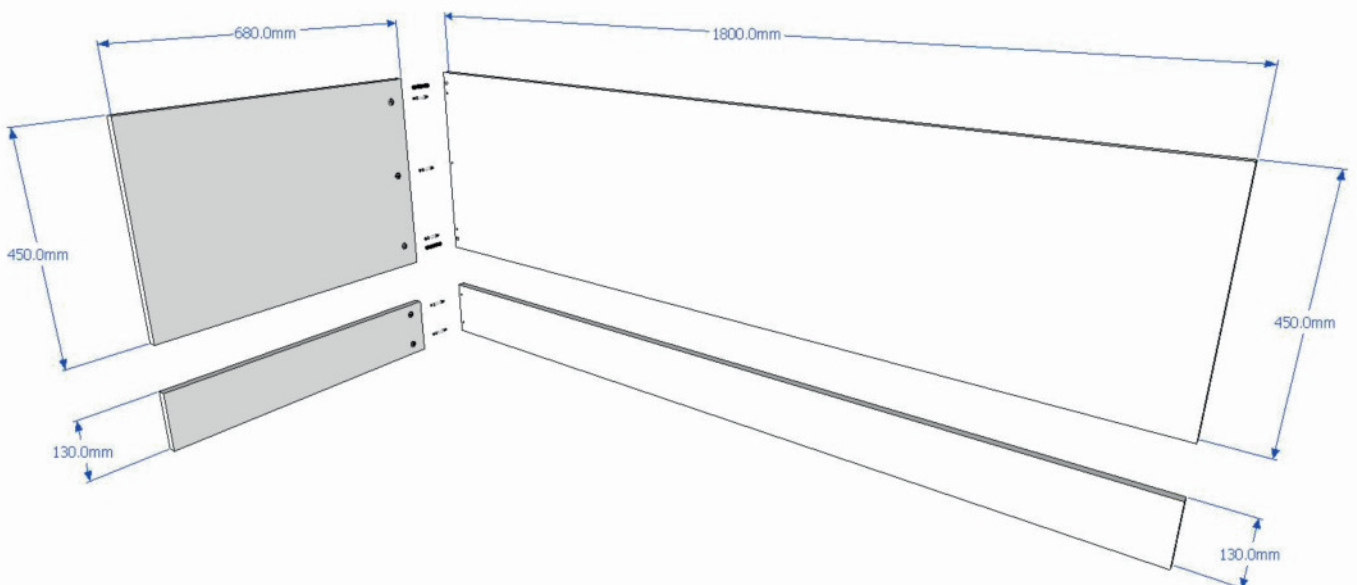

Technical Data Sheet

essential
BATHROOMS

Nevada Bath Panels

1800mm Front Panel: EF311CA / EF311GR / EF311WH / EF311IN

700mm End Panel: EF312CA / EF312GR / EF312WH / EF312IN

TECHNICAL SPECIFICATION

Nevada Bath Panels

DESCRIPTION	Gloss
COLOUR OPTIONS	Cashmere, Dark Grey, White and Indigo Gloss*
DECORATIVE ACCESSORIES	Bath panel and plinth

*Available in 4 high gloss colours.

Please use suffix when ordering: CA, GR, WH and IN

Technical Data Sheet

essential
BATHROOMS

Nevada Bath Panels

1800mm Front Panel: EF311CA / EF311GR / EF311WH / EF311IN

700mm End Panel: EF312CA / EF312GR / EF312WH / EF312IN