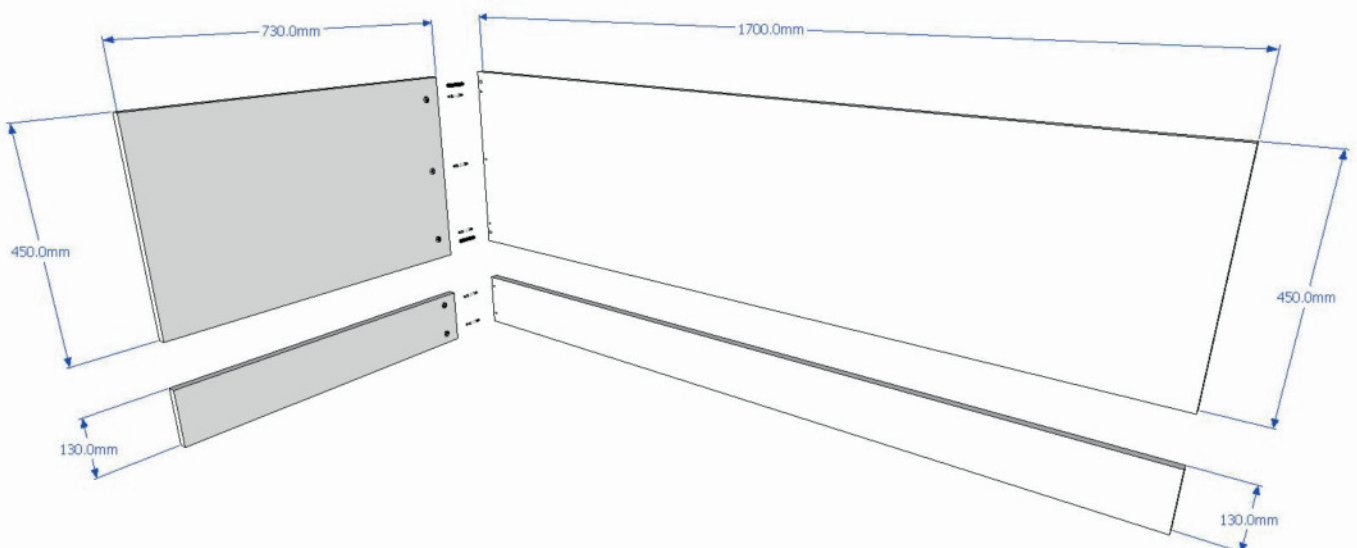

Technical Data Sheet

essential
BATHROOMS

Nevada Bath Panels

1700mm Front Panel: EF310CA / EF310GR / EF310WH / EF310IN

750mm End Panel: EF313CA / EF313GR / EF313WH / EF313IN

TECHNICAL SPECIFICATION

Nevada Bath Panels

DESCRIPTION	Gloss
COLOUR OPTIONS	Cashmere, Dark Grey, White and Indigo Gloss*
DECORATIVE ACCESSORIES	Bath panel and plinth

*Available in 4 high gloss colours.

Please use suffix when ordering: CA, GR, WH and IN

Technical Data Sheet

essential
BATHROOMS

Nevada Bath Panels

1700mm Front Panel: EF310CA / EF310GR / EF310WH / EF310IN

750mm End Panel: EF313CA / EF313GR / EF313WH / EF313IN