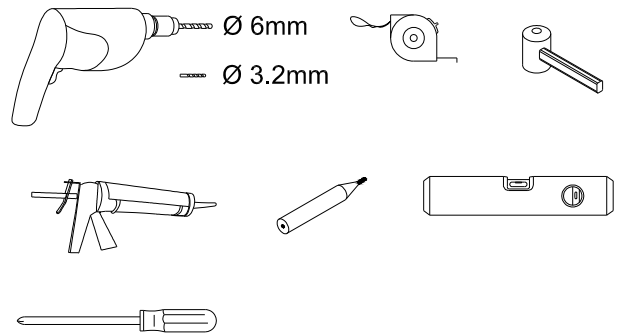

ELEMENT SINGLE PANEL BATH SCREEN

- Prior to fitment please insure location selected for drilling , is free of hidden cables or pipes, use of a cable/pipe detector is recommended.
- The wall plugs supplied are designed for use with a solid wall, alternative fixing may need to be obtained if fitting to a stud or partition wall.

TOOLS REQUIRED

No.	Description	Quantity
1	Bottom waterproof strip	1
2	Moving panel	1
3	ST 4x50	3
4	Wall profile	1
5	Wall plug	3
6	Gasket	3
7	ST 4x12	3
8	Screw cap	3

①

2

3

④

⑤

Care Instructions: Please allow silicon to dry prior to use.