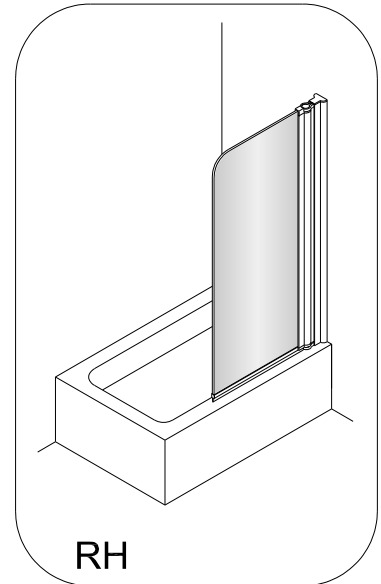

ELEMENT SINGLE PANEL BATH SCREEN

- Prior to fitment please insure location selected for drilling , is free of hidden cables or pipes, use of a cable/pipe detector is recommended.
- The wall plugs supplied are designed for use with a solid wall, alternative fixing may need to be obtained if fitting to a stud or partition wall.

TOOLS REQUIRED

No.	Description	Quantity
1	Bottom waterproof strip	1
2	Moving panel	1
3	ST 4x50	3
4	Wall profile	1
5	Wall plug	3
6	Gasket	3
7	ST 4x12	3
8	Screw cap	3

①

2

3

④

⑤

Care Instructions: Please allow silicon to dry prior to use.