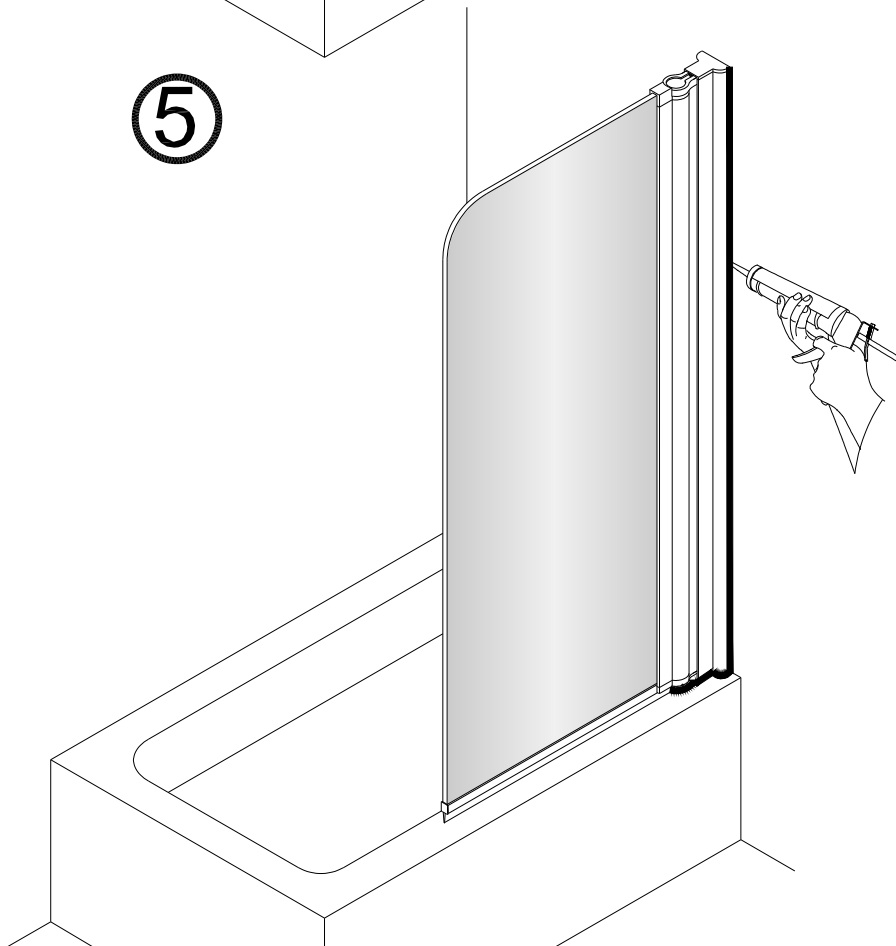

ELEMENT SINGLE PANEL BATH SCREEN

- Prior to fitment please insure location selected for drilling , is free of hidden cables or pipes, use of a cable/pipe detector is recommended.
- The wall plugs supplied are designed for use with a solid wall, alternative fixing may need to be obtained if fitting to a stud or partition wall.

TOOLS REQUIRED

No.	Description	Quantity
1	Bottom waterproof strip	1
2	Moving panel	1
3	ST 4x50	3
4	Wall profile	1
5	Wall plug	3
6	Gasket	3
7	ST 4x12	3
8	Screw cap	3

①

2

3

④

⑤

Care Instructions: Please allow silicon to dry prior to use.