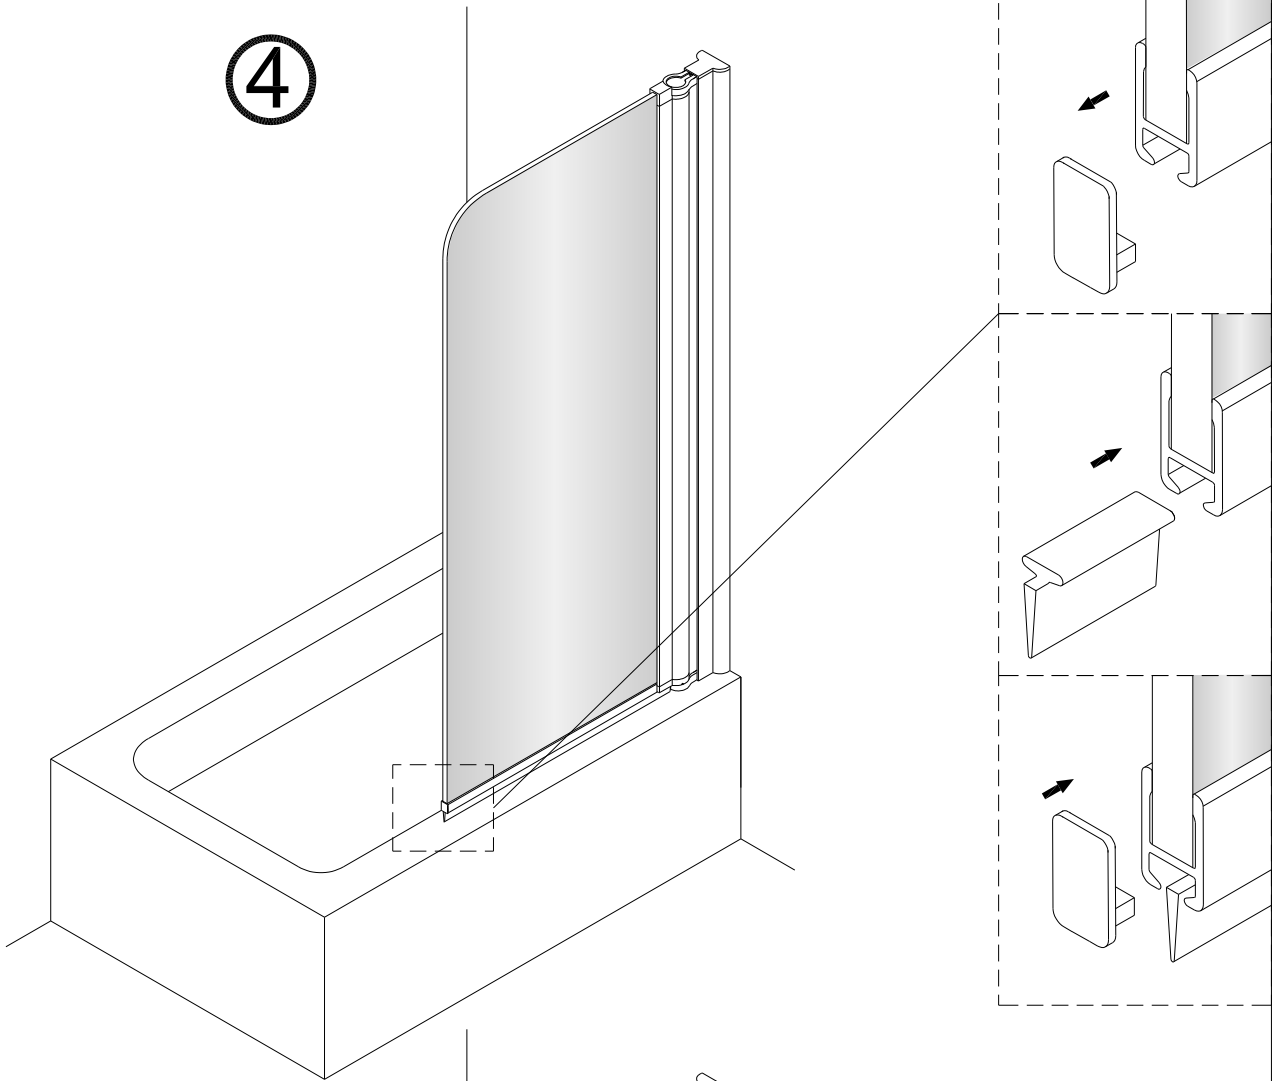

ELEMENT SINGLE PANEL BATH SCREEN

- Prior to fitment please insure location selected for drilling , is free of hidden cables or pipes, use of a cable/pipe detector is recommended.
- The wall plugs supplied are designed for use with a solid wall, alternative fixing may need to be obtained if fitting to a stud or partition wall.

TOOLS REQUIRED

No.	Description	Quantity
1	Bottom waterproof strip	1
2	Moving panel	1
3	ST 4x50	3
4	Wall profile	1
5	Wall plug	3
6	Gasket	3
7	ST 4x12	3
8	Screw cap	3

①

2

3

④

⑤

Care Instructions: Please allow silicon to dry prior to use.