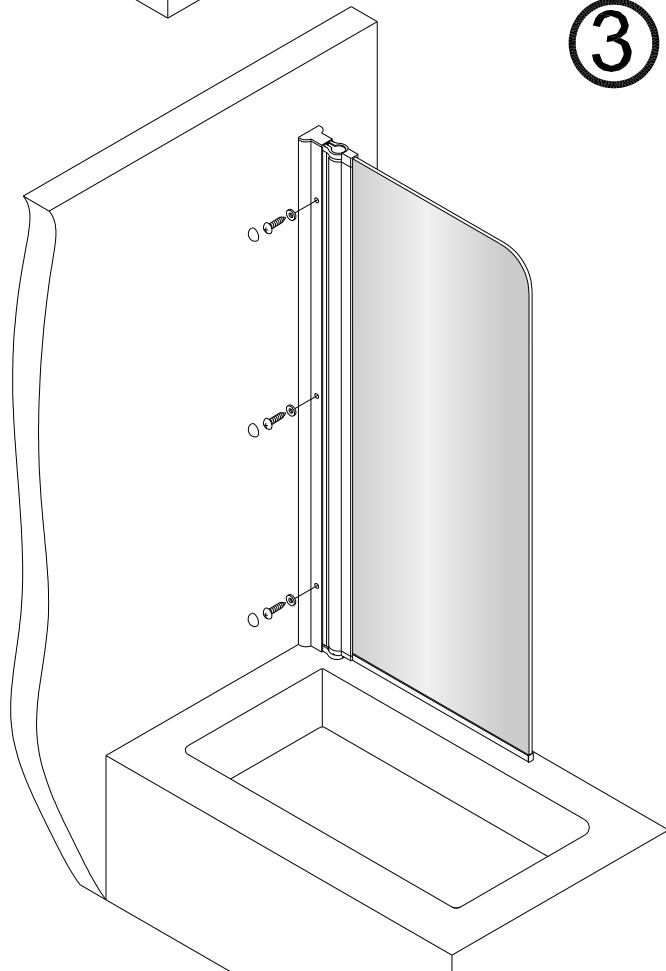

ELEMENT SINGLE PANEL BATH SCREEN

- Prior to fitment please insure location selected for drilling , is free of hidden cables or pipes, use of a cable/pipe detector is recommended.
- The wall plugs supplied are designed for use with a solid wall, alternative fixing may need to be obtained if fitting to a stud or partition wall.

TOOLS REQUIRED

No.	Description	Quantity
1	Bottom waterproof strip	1
2	Moving panel	1
3	ST 4x50	3
4	Wall profile	1
5	Wall plug	3
6	Gasket	3
7	ST 4x12	3
8	Screw cap	3

①

2

3

④

⑤

Care Instructions: Please allow silicon to dry prior to use.