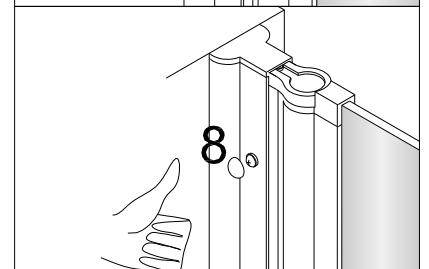

ELEMENT SINGLE PANEL BATH SCREEN

- Prior to fitment please insure location selected for drilling , is free of hidden cables or pipes, use of a cable/pipe detector is recommended.
- The wall plugs supplied are designed for use with a solid wall, alternative fixing may need to be obtained if fitting to a stud or partition wall.

TOOLS REQUIRED

No.	Description	Quantity
1	Bottom waterproof strip	1
2	Moving panel	1
3	ST 4x50	3
4	Wall profile	1
5	Wall plug	3
6	Gasket	3
7	ST 4x12	3
8	Screw cap	3

①

2

3

④

⑤

Care Instructions: Please allow silicon to dry prior to use.