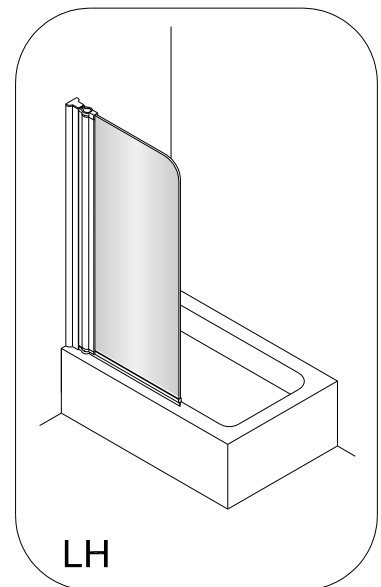

ELEMENT SINGLE PANEL BATH SCREEN

- Prior to fitment please insure location selected for drilling , is free of hidden cables or pipes, use of a cable/pipe detector is recommended.
- The wall plugs supplied are designed for use with a solid wall, alternative fixing may need to be obtained if fitting to a stud or partition wall.

TOOLS REQUIRED

No.	Description	Quantity
1	Bottom waterproof strip	1
2	Moving panel	1
3	ST 4x50	3
4	Wall profile	1
5	Wall plug	3
6	Gasket	3
7	ST 4x12	3
8	Screw cap	3

①

2

3

④

⑤

Care Instructions: Please allow silicon to dry prior to use.