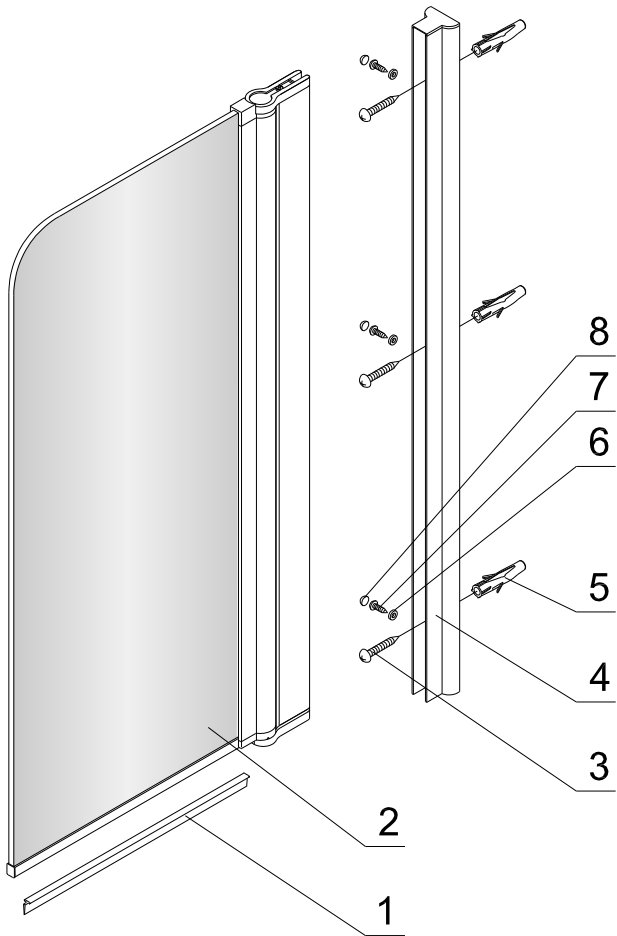

ELEMENT SINGLE PANEL BATH SCREEN

- Prior to fitment please insure location selected for drilling , is free of hidden cables or pipes, use of a cable/pipe detector is recommended.
- The wall plugs supplied are designed for use with a solid wall, alternative fixing may need to be obtained if fitting to a stud or partition wall.

TOOLS REQUIRED

No.	Description	Quantity
1	Bottom waterproof strip	1
2	Moving panel	1
3	ST 4x50	3
4	Wall profile	1
5	Wall plug	3
6	Gasket	3
7	ST 4x12	3
8	Screw cap	3

①

2

3

④

⑤

Care Instructions: Please allow silicon to dry prior to use.