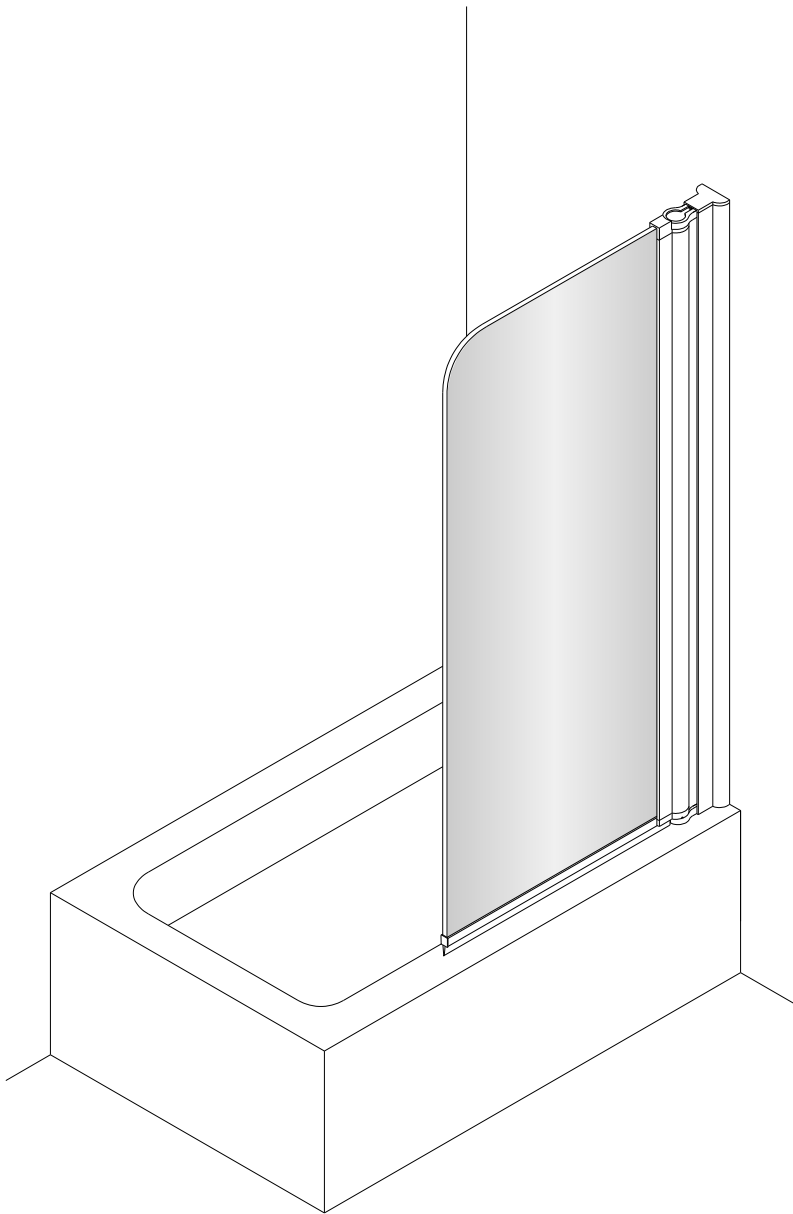

ELEMENT SINGLE PANEL BATH SCREEN

- Prior to fitment please insure location selected for drilling , is free of hidden cables or pipes, use of a cable/pipe detector is recommended.
- The wall plugs supplied are designed for use with a solid wall, alternative fixing may need to be obtained if fitting to a stud or partition wall.

TOOLS REQUIRED

No.	Description	Quantity
1	Bottom waterproof strip	1
2	Moving panel	1
3	ST 4x50	3
4	Wall profile	1
5	Wall plug	3
6	Gasket	3
7	ST 4x12	3
8	Screw cap	3

①

2

3

④

⑤

Care Instructions: Please allow silicon to dry prior to use.