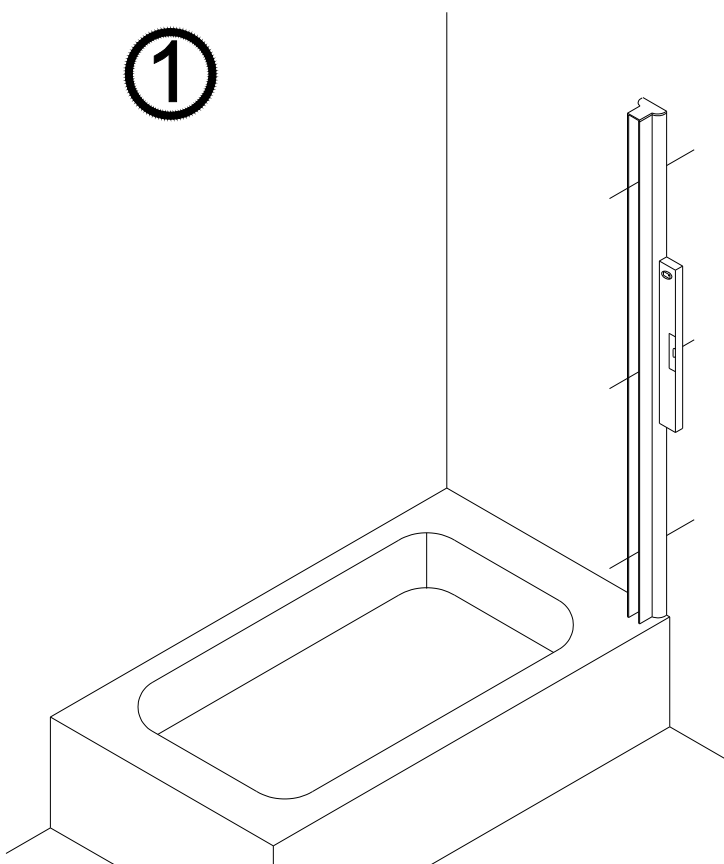

ELEMENT SINGLE PANEL BATH SCREEN

- Prior to fitment please insure location selected for drilling , is free of hidden cables or pipes, use of a cable/pipe detector is recommended.
- The wall plugs supplied are designed for use with a solid wall, alternative fixing may need to be obtained if fitting to a stud or partition wall.

TOOLS REQUIRED

No.	Description	Quantity
1	Bottom waterproof strip	1
2	Moving panel	1
3	ST 4x50	3
4	Wall profile	1
5	Wall plug	3
6	Gasket	3
7	ST 4x12	3
8	Screw cap	3

①

2

3

④

⑤

Care Instructions: Please allow silicon to dry prior to use.