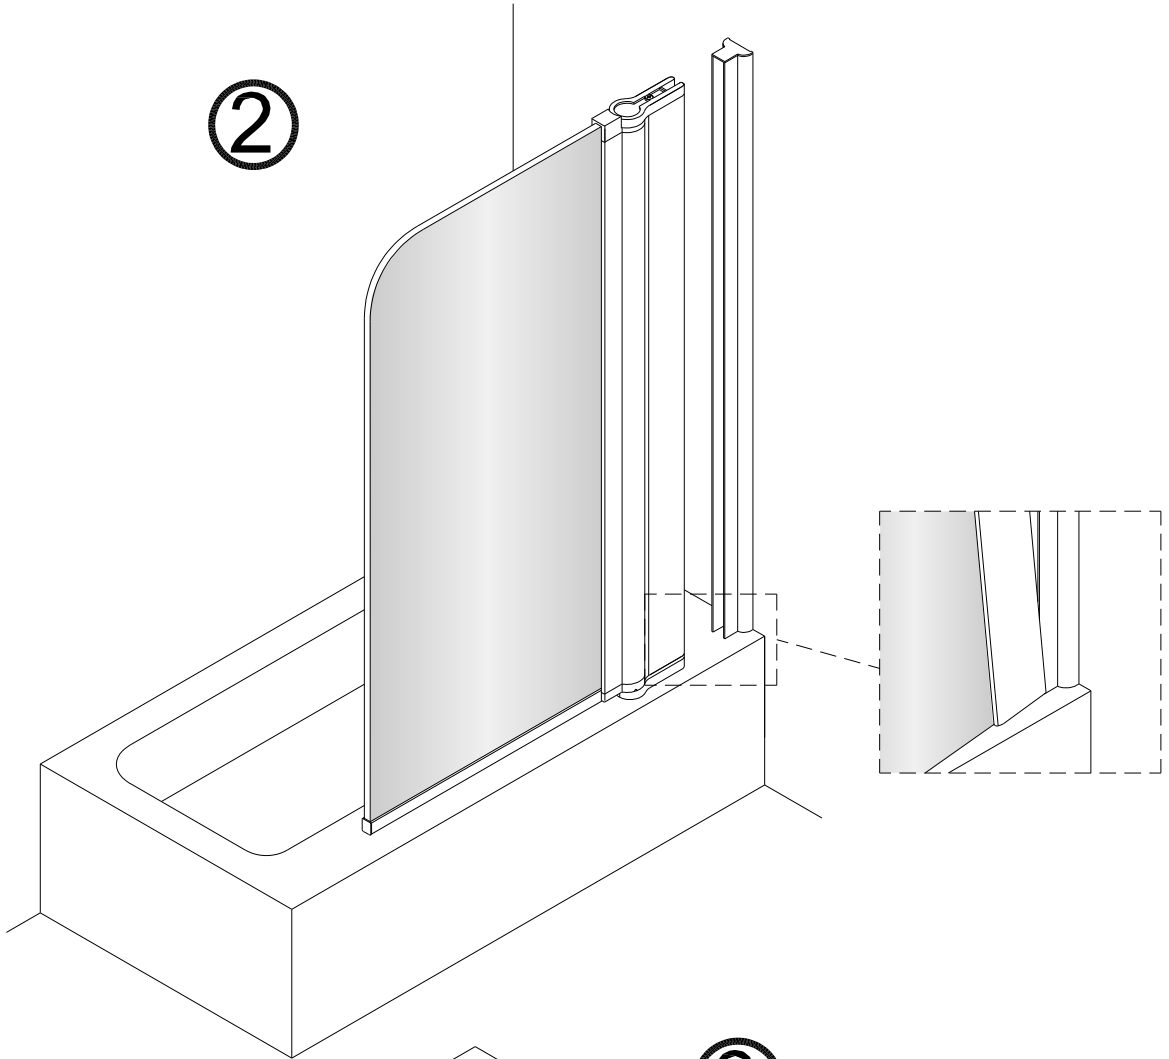

ELEMENT SINGLE PANEL BATH SCREEN

- Prior to fitment please insure location selected for drilling , is free of hidden cables or pipes, use of a cable/pipe detector is recommended.
- The wall plugs supplied are designed for use with a solid wall, alternative fixing may need to be obtained if fitting to a stud or partition wall.

TOOLS REQUIRED

No.	Description	Quantity
1	Bottom waterproof strip	1
2	Moving panel	1
3	ST 4x50	3
4	Wall profile	1
5	Wall plug	3
6	Gasket	3
7	ST 4x12	3
8	Screw cap	3

①

2

3

④

⑤

Care Instructions: Please allow silicon to dry prior to use.