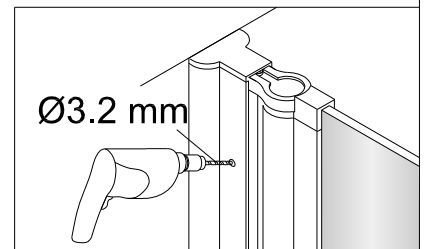

ELEMENT SINGLE PANEL BATH SCREEN

- Prior to fitment please insure location selected for drilling , is free of hidden cables or pipes, use of a cable/pipe detector is recommended.
- The wall plugs supplied are designed for use with a solid wall, alternative fixing may need to be obtained if fitting to a stud or partition wall.

TOOLS REQUIRED

No.	Description	Quantity
1	Bottom waterproof strip	1
2	Moving panel	1
3	ST 4x50	3
4	Wall profile	1
5	Wall plug	3
6	Gasket	3
7	ST 4x12	3
8	Screw cap	3

①

2

3

④

⑤

Care Instructions: Please allow silicon to dry prior to use.