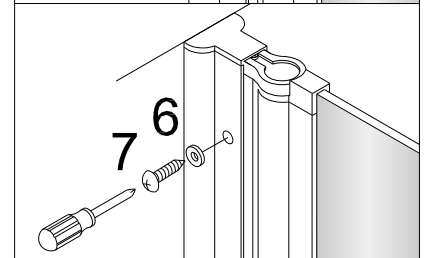

ELEMENT SINGLE PANEL BATH SCREEN

- Prior to fitment please insure location selected for drilling , is free of hidden cables or pipes, use of a cable/pipe detector is recommended.
- The wall plugs supplied are designed for use with a solid wall, alternative fixing may need to be obtained if fitting to a stud or partition wall.

TOOLS REQUIRED

No.	Description	Quantity
1	Bottom waterproof strip	1
2	Moving panel	1
3	ST 4x50	3
4	Wall profile	1
5	Wall plug	3
6	Gasket	3
7	ST 4x12	3
8	Screw cap	3

①

2

3

④

⑤

Care Instructions: Please allow silicon to dry prior to use.