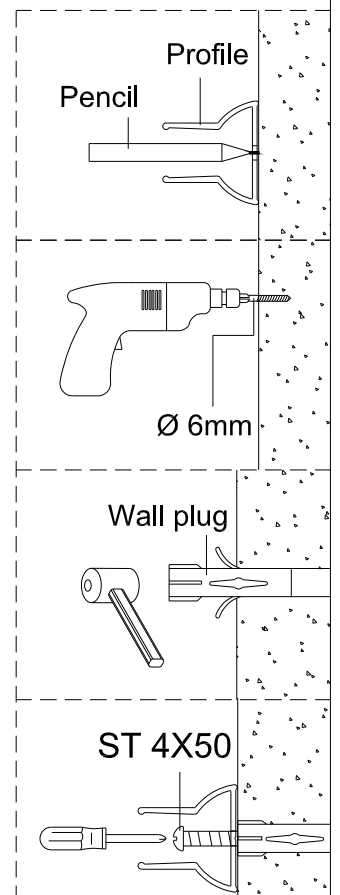

ELEMENT SINGLE PANEL BATH SCREEN

- Prior to fitment please insure location selected for drilling , is free of hidden cables or pipes, use of a cable/pipe detector is recommended.
- The wall plugs supplied are designed for use with a solid wall, alternative fixing may need to be obtained if fitting to a stud or partition wall.

TOOLS REQUIRED

No.	Description	Quantity
1	Bottom waterproof strip	1
2	Moving panel	1
3	ST 4x50	3
4	Wall profile	1
5	Wall plug	3
6	Gasket	3
7	ST 4x12	3
8	Screw cap	3

①

2

3

④

⑤

Care Instructions: Please allow silicon to dry prior to use.