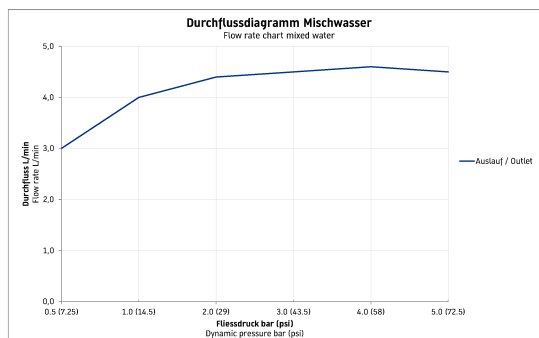

Single lever basin mixer M FreshStart # N11021002010

|< 184 mm >|

Single lever basin mixer M FreshStart	Dimension	Weight	Order number
Ceramic cartridge, in centre position cold water, projection 106 mm, Flexible connection hoses 3/8", Normal spray, flow rate 5,0 l/min (3 bar), connection size DN15, chrome, recommended operating pressure 3 - 5 bar, without pop-up waste set, 184 mm			
Colors			
10 Chrome			
Variant			
			N11021002010
Recommended basins			
Washbasin with overflow, with tap platform, underneath glazed, 550 x 440 mm	550 x 440 mm		231955
Washbasin with overflow, with tap platform, underneath glazed, 600 x 440 mm	600 x 440 mm		231960
Washbasin with overflow, with tap platform, underneath glazed, 650 x 440 mm	650 x 440 mm		231965
Washbasin with overflow, with tap platform, underneath glazed, 650 x 490 mm	650 x 490 mm		233565
Washbasin with overflow, with tap platform, underneath glazed, 600 x 460 mm	600 x 460 mm		233560
Washbasin, furniture washbasin with overflow, with tap platform, 1030 x 490 mm	1030 x 490 mm		233610
Washbasin with overflow, with tap platform, underneath glazed, 550 x 440 mm	550 x 440 mm		233555