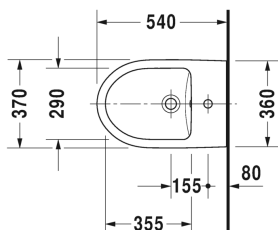

**Bidet wall mounted # 22791500002**

|< 370 mm >|

Bidet wall mounted	Dimension	Weight	Order number
with overflow, with tap platform			
<b>Colors</b>			
00 White Alpin			
<b>Variant</b>			
	370 x 540 mm	20.000 kg	22791500002
<b>Accessory</b>			
Siphon for bidet with extended outlet pipe	1 1/4" mm	0.600 kg	005027
Fixing for wall mounted bidet and wall mounted toilet	Ø 12 x 180 mm	0.200 kg	006500

*All drawings contain the necessary measurements which are subject to standard tolerances. They are stated in mm and are non-binding. Exact measurements, in particular for customised installation scenarios, can only be taken from the finished piece.*