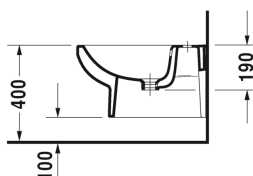

**Bidet wall mounted # 22791500002**

|< 370 mm >|

Bidet wall mounted	Dimension	Weight	Order number
with overflow, with tap platform			
<b>Colors</b>			
00 White Alpin			
<b>Variant</b>			
	370 x 540 mm	20.000 kg	22791500002
<b>Accessory</b>			
Siphon for bidet with extended outlet pipe	1 1/4" mm	0.600 kg	005027
Fixing for wall mounted bidet and wall mounted toilet	Ø 12 x 180 mm	0.200 kg	006500

*All drawings contain the necessary measurements which are subject to standard tolerances. They are stated in mm and are non-binding. Exact measurements, in particular for customised installation scenarios, can only be taken from the finished piece.*