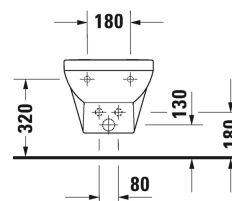

**Bidet wall mounted # 22791500002**

|< 370 mm >|

Bidet wall mounted	Dimension	Weight	Order number
with overflow, with tap platform			
<b>Colors</b>			
00 White Alpin			
<b>Variant</b>			
	370 x 540 mm	20.000 kg	22791500002
<b>Accessory</b>			
Siphon for bidet with extended outlet pipe	1 1/4" mm	0.600 kg	005027
Fixing for wall mounted bidet and wall mounted toilet	Ø 12 x 180 mm	0.200 kg	006500

*All drawings contain the necessary measurements which are subject to standard tolerances. They are stated in mm and are non-binding. Exact measurements, in particular for customised installation scenarios, can only be taken from the finished piece.*