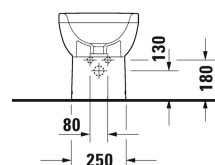

Bidet floor standing # 22971000002

|< 370 mm >|

Bidet floor standing	Dimension	Weight	Order number
with overflow, with tap platform, fixings included			
Colors			
00 White Alpin			
Variant			
	370 x 650 mm	30.100 kg	22971000002

All drawings contain the necessary measurements which are subject to standard tolerances. They are stated in mm and are non-binding. Exact measurements, in particular for customised installation scenarios, can only be taken from the finished piece.