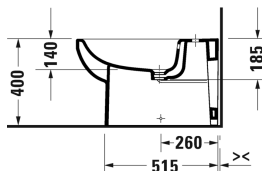

Bidet floor standing # 22971000002

|< 370 mm >|

Bidet floor standing	Dimension	Weight	Order number
with overflow, with tap platform, fixings included			
Colors			
00 White Alpin			
Variant			
	370 x 650 mm	30.100 kg	22971000002

All drawings contain the necessary measurements which are subject to standard tolerances. They are stated in mm and are non-binding. Exact measurements, in particular for customised installation scenarios, can only be taken from the finished piece.