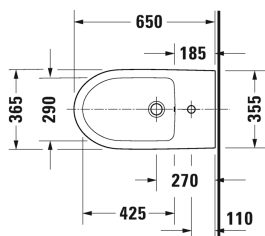

Bidet floor standing # 22971000002

|< 370 mm >|

Bidet floor standing	Dimension	Weight	Order number
with overflow, with tap platform, fixings included			
Colors			
00 White Alpin			
Variant			
	370 x 650 mm	30.100 kg	22971000002

All drawings contain the necessary measurements which are subject to standard tolerances. They are stated in mm and are non-binding. Exact measurements, in particular for customised installation scenarios, can only be taken from the finished piece.