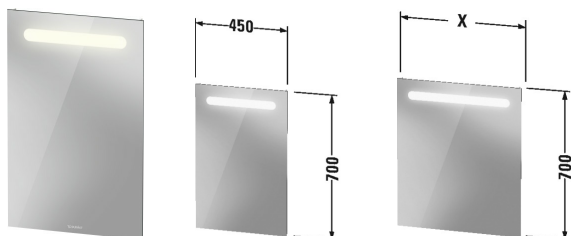

Mirror with lighting # N17950000000000

|< 450 mm >|

Mirror with lighting	Dimension	Weight	Order number
IP 44, LED single light field, external switch, LED (lifespan > 30.000 hours), lamps non-exchangeable, Energy class: C, LED module 4000 Kelvin light colour, 4 W			
Colors			
M00 White matt			
Variant			
	450 x 35 mm		N17950000000000
Infobox			
on/off function only with external wall switch possible			

All drawings contain the necessary measurements which are subject to standard tolerances. They are stated in mm and are non-binding. Exact measurements, in particular for customised installation scenarios, can only be taken from the finished piece.