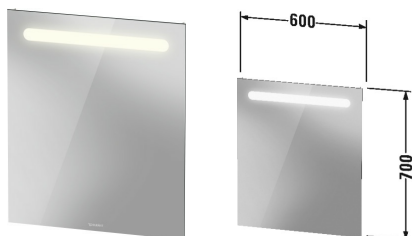

**Mirror with lighting # N17951000000000**

|&lt; 600 mm &gt;|

Mirror with lighting	Dimension	Weight	Order number
IP 44, LED single light field, external switch, LED (lifespan > 30.000 hours), lamps non-exchangeable, Energy class: C, LED module 4000 Kelvin light colour, 5 W			
<b>Colors</b>			
M00 White matt			
<b>Variant</b>			
	600 x 35 mm		N17951000000000
<b>Infobox</b>			
on/off function only with external wall switch possible			