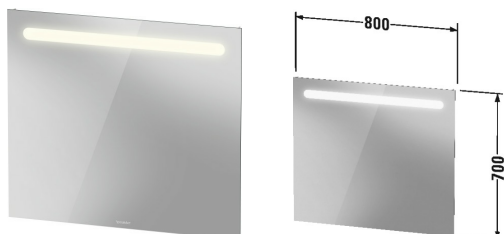

Mirror with lighting # N17952000000000

|< 800 mm >|

Mirror with lighting	Dimension	Weight	Order number
IP 44, LED single light field, external switch, LED (lifespan > 30.000 hours), lamps non-exchangeable, Energy class: C, LED module 4000 Kelvin light colour, 9 W			
Colors			
M00 White matt			
Variant			
	800 x 35 mm		N17952000000000
Infobox			
on/off function only with external wall switch possible			