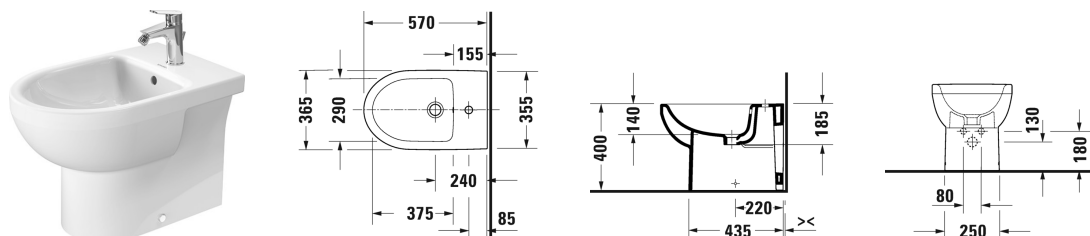

Duravit No.1 Bidet floor standing # 22961000002

|< 370 mm >|

Bidet floor standing	Dimension	Weight	Order number
back to wall, with overflow, with tap platform, fixings included			
Colors			
00 White Alpin			
Variant			
	370 x 570 mm	26.800 kilogram	22961000002