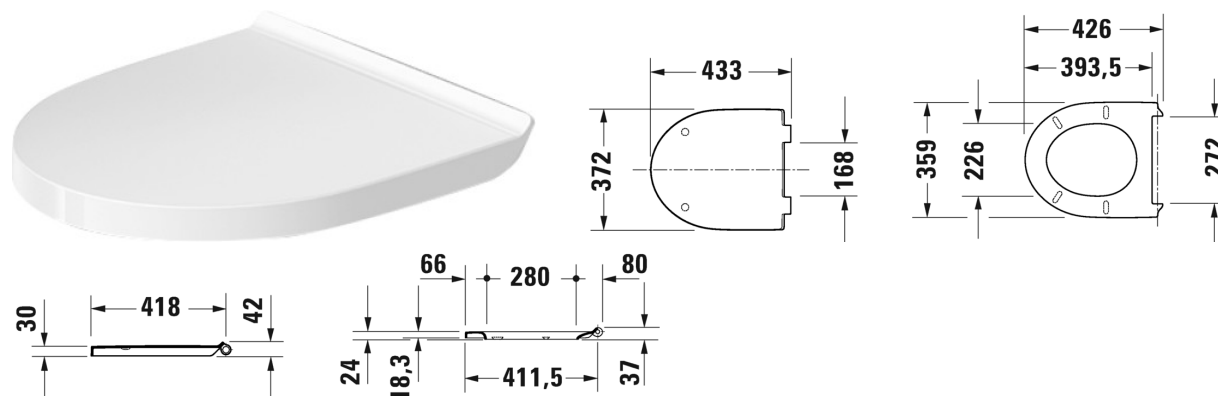

## Toilet seat and cover # 0026190000

Toilet seat and cover	Dimension	Weight	Order number
hinges stainless steel, with automatic closure			
<b>Colors</b>			
00 White Alpin			
<b>Variant</b>			
		2.000 kg	0026190000
<b>Suitable products</b>			
Toilet wall mounted Compact Duravit Rimless® rimless, washdown model, UWL class 1, 365 x 480 mm	365 x 480 mm		257509

All drawings contain the necessary measurements which are subject to standard tolerances. They are stated in mm and are non-binding. Exact measurements, in particular for customised installation scenarios, can only be taken from the finished piece.