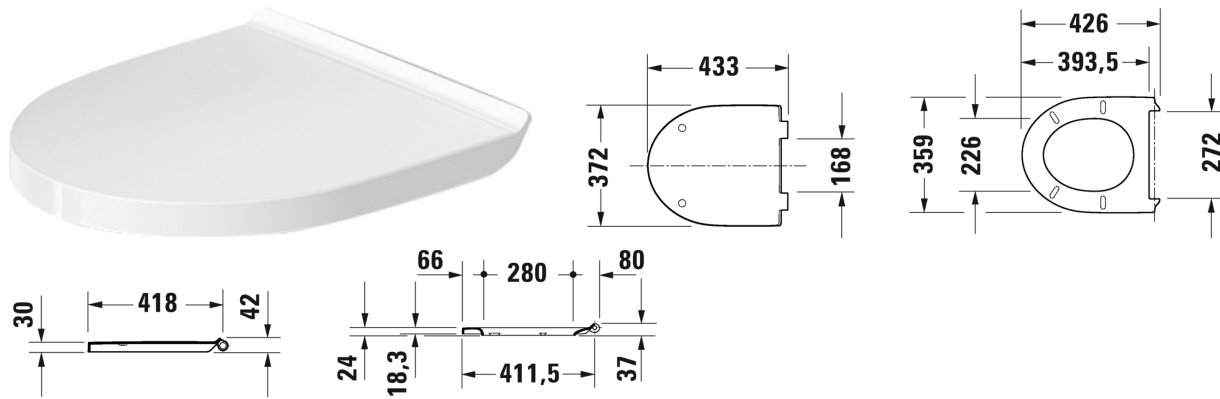

Toilet seat and cover # 0026110000

Toilet seat and cover	Dimension	Weight	Order number
hinges stainless steel, without automatic closure			
Colors			
00 White Alpin			
Variant			
		2.000 kg	0026110000
Suitable products			
Toilet wall mounted Compact Duravit Rimless® rimless, washdown model, UWL class 1, 365 x 480 mm	365 x 480 mm		257509

All drawings contain the necessary measurements which are subject to standard tolerances. They are stated in mm and are non-binding. Exact measurements, in particular for customised installation scenarios, can only be taken from the finished piece.