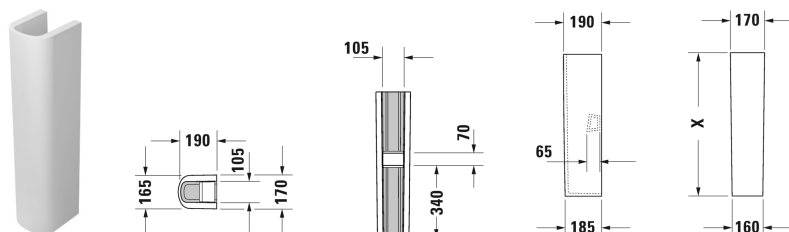

Pedestal # 08584400002

Pedestal	Dimension	Weight	Order number
for # 237555, 237560, 237565, 237580			
Colors			
00 White Alpin			
Variant			
		12.100 kg	08584400002
Suitable products			
Washbasin, furniture washbasin with overflow, with tap platform, underneath glazed, 600 x 460 mm	600 x 460 mm		237560
Washbasin, furniture washbasin with overflow, with tap platform, underneath glazed, 550 x 460 mm	550 x 460 mm		237555
Washbasin, furniture washbasin with overflow, with tap platform, underneath glazed, 650 x 460 mm	650 x 460 mm		237565
Washbasin, furniture washbasin with overflow, with tap platform, underneath glazed, wall mounted, 800 x 460 mm	800 x 460 mm		237580
Washbasin, furniture washbasin ,			237510

All drawings contain the necessary measurements which are subject to standard tolerances. They are stated in mm and are non-binding. Exact measurements, in particular for customised installation scenarios, can only be taken from the finished piece.