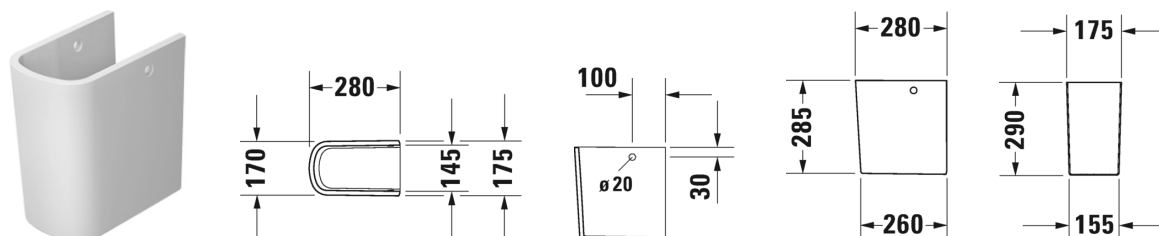

Semi pedestal # 0858450002

Semi pedestal	Dimension	Weight	Order number
fixings included, for # 237555, 237560, 237565, 237580			
Colors			
00 White Alpin			
Variant			
		7.100 kg	0858450002
Suitable products			
Washbasin, furniture washbasin with overflow, with tap platform, underneath glazed, 600 x 460 mm	600 x 460 mm		237560
Washbasin, furniture washbasin with overflow, with tap platform, underneath glazed, 550 x 460 mm	550 x 460 mm		237555
Washbasin, furniture washbasin with overflow, with tap platform, underneath glazed, 650 x 460 mm	650 x 460 mm		237565
Washbasin, furniture washbasin with overflow, with tap platform, underneath glazed, wall mounted, 800 x 460 mm	800 x 460 mm		237580
Washbasin, furniture washbasin ,			237510