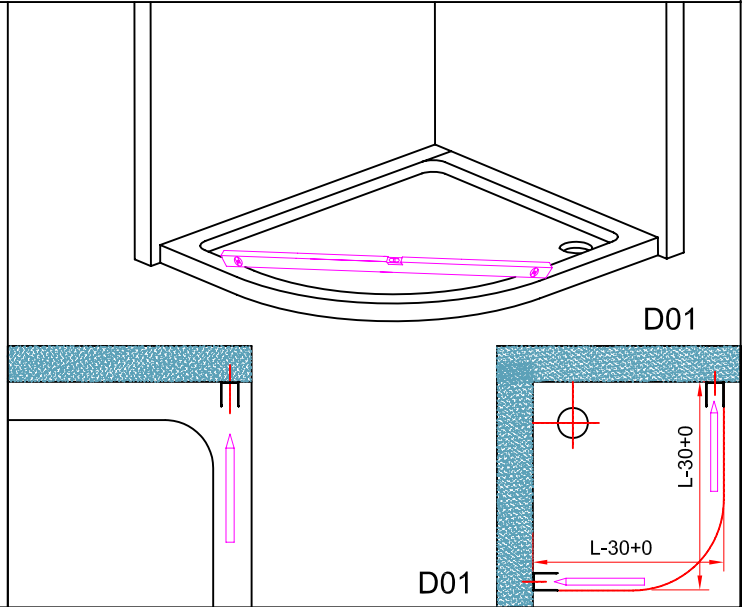

INSTALLATION MANUAL

Eastbrook Code	Adjustment	Eastbrook Code	Adjustment
69.0027	870-900	69.0028	1170-1200
69.0032	870-900	69.0033	970-1000
69.161	1270-1300	69.162	1270-1300
69.163	1370-1400	69.164	1370-1400
69.0029	1170-1200	69.0030	970-1000
69.0031	970-1000		

This product should only be fixed by a fully qualified installer

<p>D08</p> <p>10</p> <p>ST4</p> <p>6X</p>	<p>D09</p> <p>30</p> <p>ST4</p> <p>8X</p>	<p>D10</p> <p>30</p> <p>ST4</p> <p>8X</p>	<p>D11</p> <p>8X</p>	<p>D12</p> <p>6X</p>
<p>D13</p> <p>4X</p>	<p>D14</p> <p>2X</p>	<p>D15</p> <p>8X</p>	<p>D16</p> <p>16</p> <p>ST4</p> <p>8X</p>	