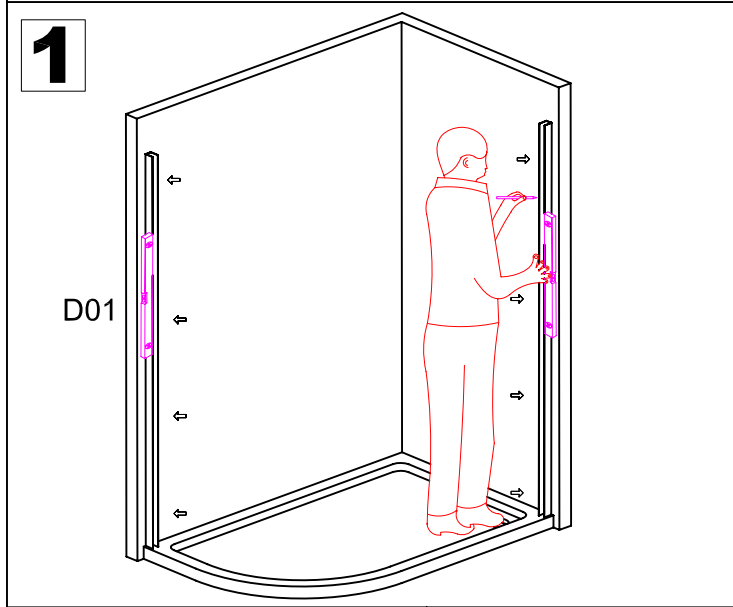

INSTALLATION MANUAL

Eastbrook Code	Adjustment	Eastbrook Code	Adjustment
69.0027	870-900	69.0028	1170-1200
69.0032	870-900	69.0033	970-1000
69.161	1270-1300	69.162	1270-1300
69.163	1370-1400	69.164	1370-1400
69.0029	1170-1200	69.0030	970-1000
69.0031	970-1000		

This product should only be fixed by a fully qualified installer

<p>D08</p> <p>10</p> <p>ST4</p> <p>6X</p>	<p>D09</p> <p>30</p> <p>ST4</p> <p>8X</p>	<p>D10</p> <p>30</p> <p>ST4</p> <p>8X</p>	<p>D11</p> <p>8X</p>	<p>D12</p> <p>6X</p>
<p>D13</p> <p>4X</p>	<p>D14</p> <p>2X</p>	<p>D15</p> <p>8X</p>	<p>D16</p> <p>16</p> <p>ST4</p> <p>8X</p>	