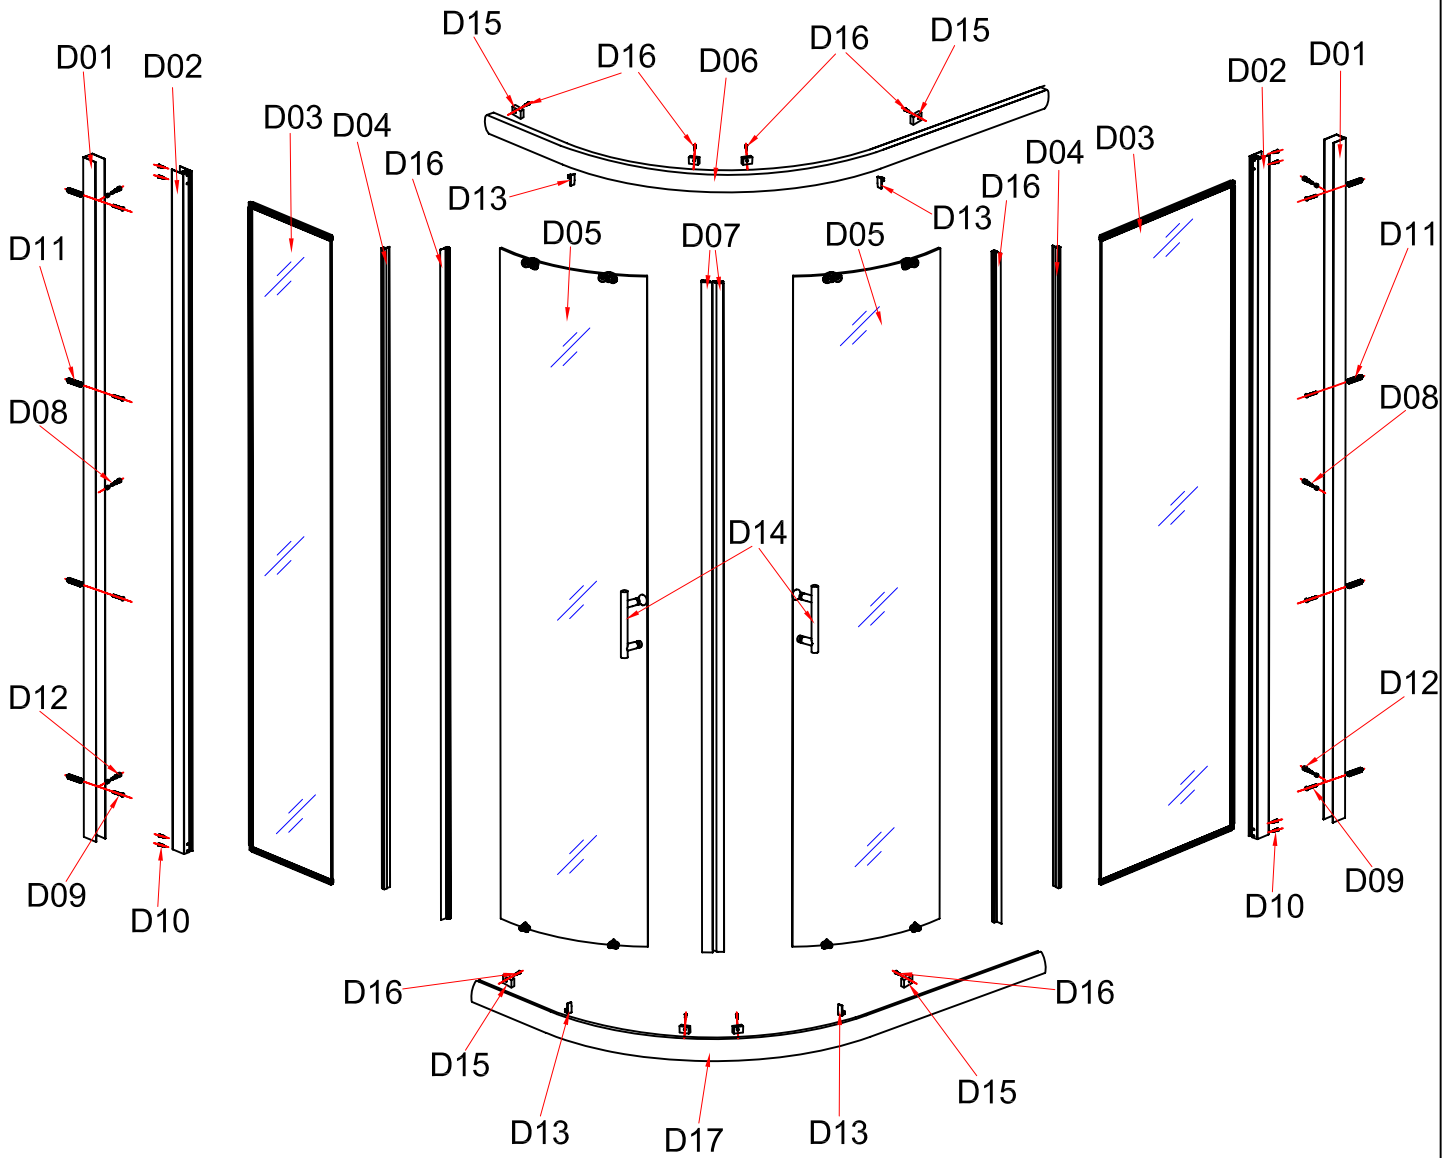

INSTALLATION MANUAL

Eastbrook Code	Adjustment	Eastbrook Code	Adjustment
69.0027	870-900	69.0028	1170-1200
69.0032	870-900	69.0033	970-1000
69.161	1270-1300	69.162	1270-1300
69.163	1370-1400	69.164	1370-1400
69.0029	1170-1200	69.0030	970-1000
69.0031	970-1000		

This product should only be fixed by a fully qualified installer

<p>D08</p> <p>10</p> <p>ST4</p> <p>6X</p>	<p>D09</p> <p>30</p> <p>ST4</p> <p>8X</p>	<p>D10</p> <p>30</p> <p>ST4</p> <p>8X</p>	<p>D11</p> <p>8X</p>	<p>D12</p> <p>6X</p>
<p>D13</p> <p>4X</p>	<p>D14</p> <p>2X</p>	<p>D15</p> <p>8X</p>	<p>D16</p> <p>16</p> <p>ST4</p> <p>8X</p>	