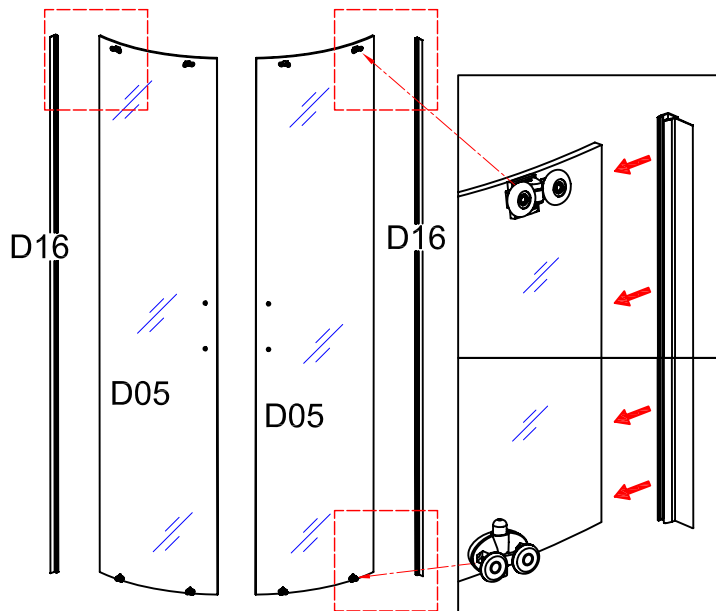

12

13

14

15

16

Silicone on the outside of the screen only