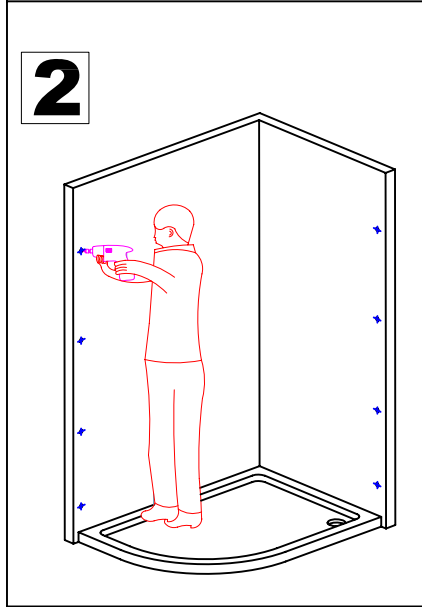

INSTALLATION MANUAL

Eastbrook Code	Adjustment	Eastbrook Code	Adjustment
69.0027	870-900	69.0028	1170-1200
69.0032	870-900	69.0033	970-1000
69.161	1270-1300	69.162	1270-1300
69.163	1370-1400	69.164	1370-1400
69.0029	1170-1200	69.0030	970-1000
69.0031	970-1000		

This product should only be fixed by a fully qualified installer

<p>D08</p> <p>10</p> <p>ST4</p> <p>6X</p>	<p>D09</p> <p>30</p> <p>ST4</p> <p>8X</p>	<p>D10</p> <p>30</p> <p>ST4</p> <p>8X</p>	<p>D11</p> <p>8X</p>	<p>D12</p> <p>6X</p>
<p>D13</p> <p>4X</p>	<p>D14</p> <p>2X</p>	<p>D15</p> <p>8X</p>	<p>D16</p> <p>16</p> <p>ST4</p> <p>8X</p>	