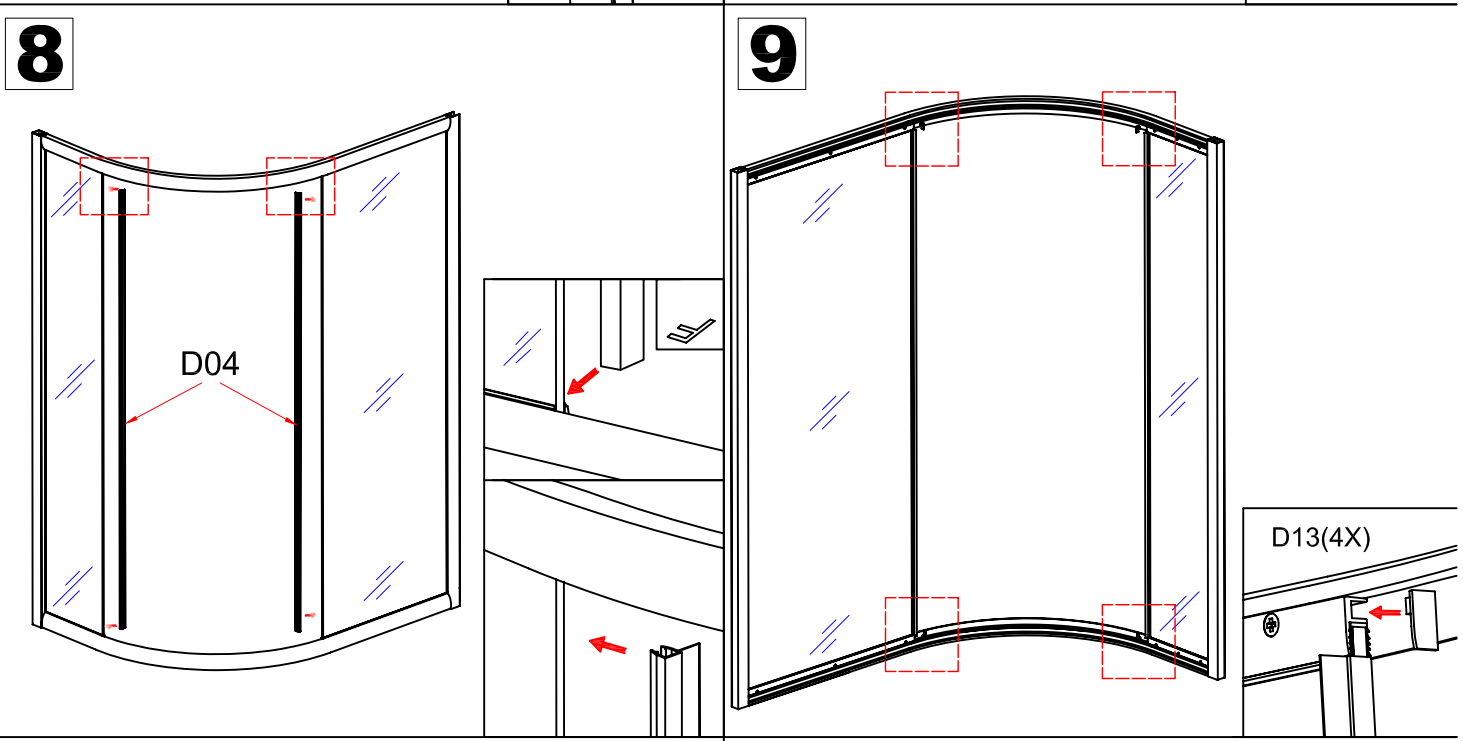

INSTALLATION MANUAL

Eastbrook Code	Adjustment	Eastbrook Code	Adjustment
69.0027	870-900	69.0028	1170-1200
69.0032	870-900	69.0033	970-1000
69.161	1270-1300	69.162	1270-1300
69.163	1370-1400	69.164	1370-1400
69.0029	1170-1200	69.0030	970-1000
69.0031	970-1000		

This product should only be fixed by a fully qualified installer

<p>D08</p> <p>10</p> <p>ST4</p> <p>6X</p>	<p>D09</p> <p>30</p> <p>ST4</p> <p>8X</p>	<p>D10</p> <p>30</p> <p>ST4</p> <p>8X</p>	<p>D11</p> <p>8X</p>	<p>D12</p> <p>6X</p>
<p>D13</p> <p>4X</p>	<p>D14</p> <p>2X</p>	<p>D15</p> <p>8X</p>	<p>D16</p> <p>16</p> <p>ST4</p> <p>8X</p>	