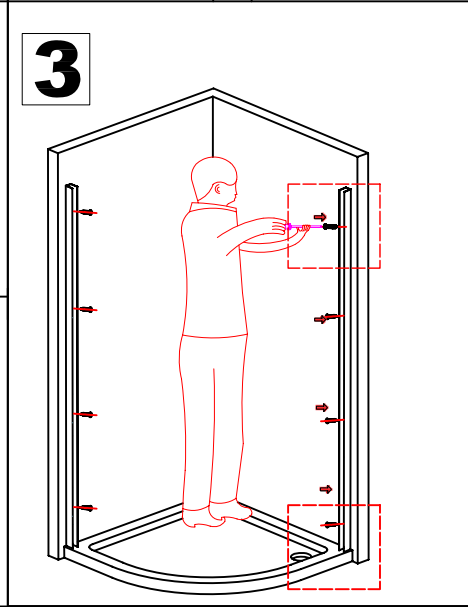

INSTALLATION MANUAL

Eastbrook Code	Adjustment	Eastbrook Code	Adjustment
69.0027	870-900	69.0028	1170-1200
69.0032	870-900	69.0033	970-1000
69.161	1270-1300	69.162	1270-1300
69.163	1370-1400	69.164	1370-1400
69.0029	1170-1200	69.0030	970-1000
69.0031	970-1000		

This product should only be fixed by a fully qualified installer

<p>D08</p> <p>10</p> <p>ST4</p> <p>6X</p>	<p>D09</p> <p>30</p> <p>ST4</p> <p>8X</p>	<p>D10</p> <p>30</p> <p>ST4</p> <p>8X</p>	<p>D11</p> <p>8X</p>	<p>D12</p> <p>6X</p>
<p>D13</p> <p>4X</p>	<p>D14</p> <p>2X</p>	<p>D15</p> <p>8X</p>	<p>D16</p> <p>16</p> <p>ST4</p> <p>8X</p>	