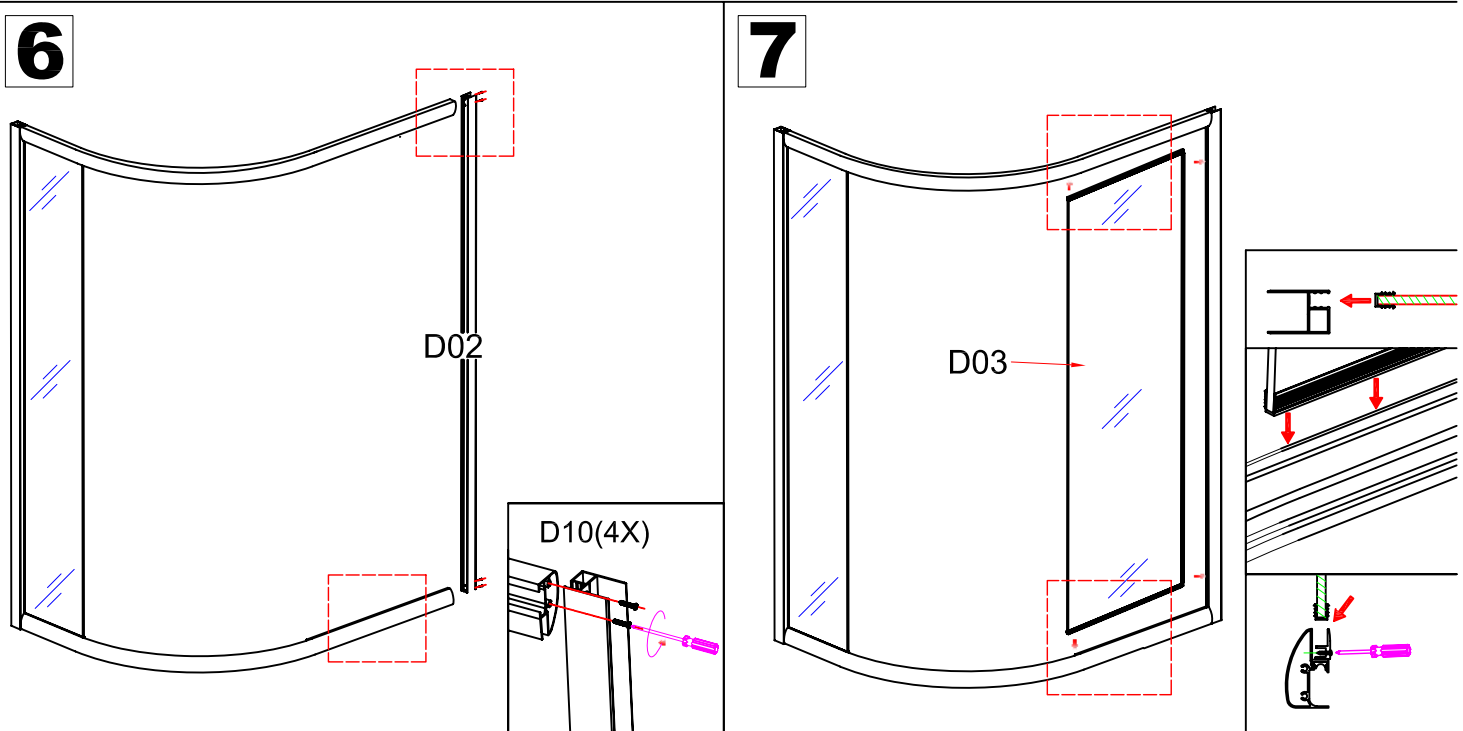

INSTALLATION MANUAL

Eastbrook Code	Adjustment	Eastbrook Code	Adjustment
69.0027	870-900	69.0028	1170-1200
69.0032	870-900	69.0033	970-1000
69.161	1270-1300	69.162	1270-1300
69.163	1370-1400	69.164	1370-1400
69.0029	1170-1200	69.0030	970-1000
69.0031	970-1000		

This product should only be fixed by a fully qualified installer

<p>D08</p> <p>10</p> <p>ST4</p> <p>6X</p>	<p>D09</p> <p>30</p> <p>ST4</p> <p>8X</p>	<p>D10</p> <p>30</p> <p>ST4</p> <p>8X</p>	<p>D11</p> <p>8X</p>	<p>D12</p> <p>6X</p>
<p>D13</p> <p>4X</p>	<p>D14</p> <p>2X</p>	<p>D15</p> <p>8X</p>	<p>D16</p> <p>16</p> <p>ST4</p> <p>8X</p>	