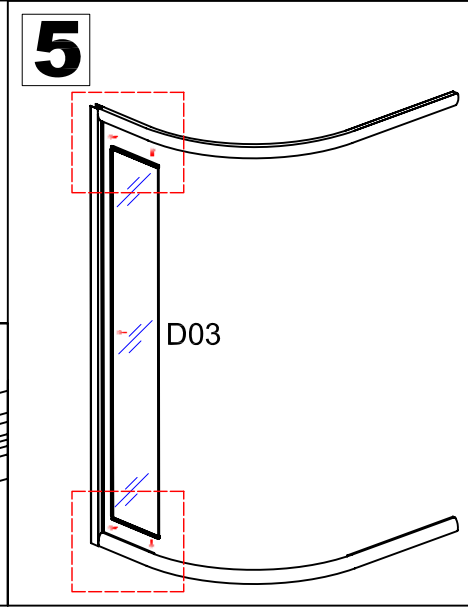

INSTALLATION MANUAL

Eastbrook Code	Adjustment	Eastbrook Code	Adjustment
69.0027	870-900	69.0028	1170-1200
69.0032	870-900	69.0033	970-1000
69.161	1270-1300	69.162	1270-1300
69.163	1370-1400	69.164	1370-1400
69.0029	1170-1200	69.0030	970-1000
69.0031	970-1000		

This product should only be fixed by a fully qualified installer

<p>D08</p> <p>10</p> <p>ST4</p> <p>6X</p>	<p>D09</p> <p>30</p> <p>ST4</p> <p>8X</p>	<p>D10</p> <p>30</p> <p>ST4</p> <p>8X</p>	<p>D11</p> <p>8X</p>	<p>D12</p> <p>6X</p>
<p>D13</p> <p>4X</p>	<p>D14</p> <p>2X</p>	<p>D15</p> <p>8X</p>	<p>D16</p> <p>16</p> <p>ST4</p> <p>8X</p>	