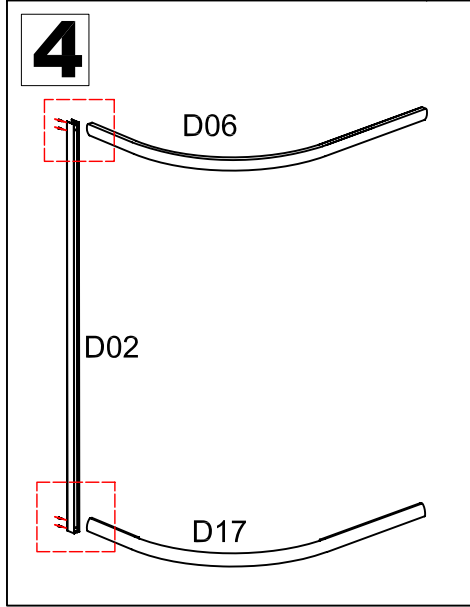

INSTALLATION MANUAL

Eastbrook Code	Adjustment	Eastbrook Code	Adjustment
69.0027	870-900	69.0028	1170-1200
69.0032	870-900	69.0033	970-1000
69.161	1270-1300	69.162	1270-1300
69.163	1370-1400	69.164	1370-1400
69.0029	1170-1200	69.0030	970-1000
69.0031	970-1000		

This product should only be fixed by a fully qualified installer

<p>D08</p> <p>10</p> <p>ST4</p> <p>6X</p>	<p>D09</p> <p>30</p> <p>ST4</p> <p>8X</p>	<p>D10</p> <p>30</p> <p>ST4</p> <p>8X</p>	<p>D11</p> <p>8X</p>	<p>D12</p> <p>6X</p>
<p>D13</p> <p>4X</p>	<p>D14</p> <p>2X</p>	<p>D15</p> <p>8X</p>	<p>D16</p> <p>16</p> <p>ST4</p> <p>8X</p>	