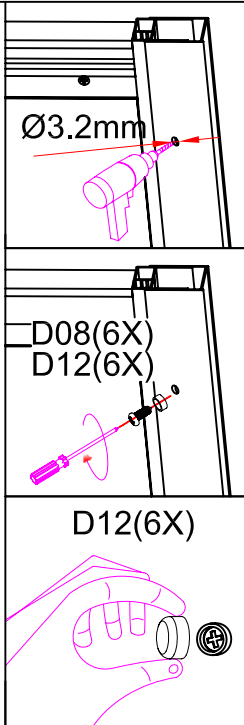

12

13

14

15

16

Silicone on the outside of the screen only