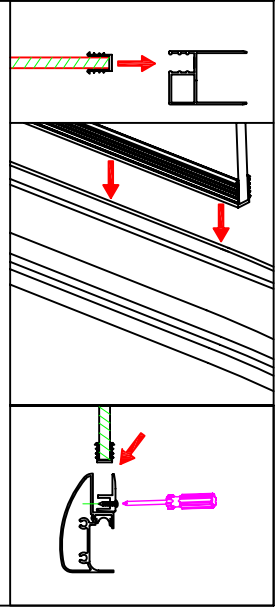

INSTALLATION MANUAL

Eastbrook Code	Adjustment	Eastbrook Code	Adjustment
69.0027	870-900	69.0028	1170-1200
69.0032	870-900	69.0033	970-1000
69.161	1270-1300	69.162	1270-1300
69.163	1370-1400	69.164	1370-1400
69.0029	1170-1200	69.0030	970-1000
69.0031	970-1000		

This product should only be fixed by a fully qualified installer

<p>D08</p> <p>10</p> <p>ST4</p> <p>6X</p>	<p>D09</p> <p>30</p> <p>ST4</p> <p>8X</p>	<p>D10</p> <p>30</p> <p>ST4</p> <p>8X</p>	<p>D11</p> <p>8X</p>	<p>D12</p> <p>6X</p>
<p>D13</p> <p>4X</p>	<p>D14</p> <p>2X</p>	<p>D15</p> <p>8X</p>	<p>D16</p> <p>16</p> <p>ST4</p> <p>8X</p>	