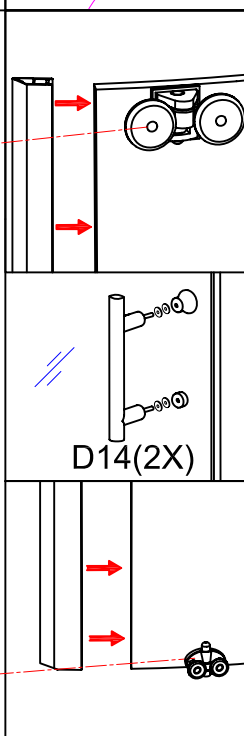

12

13

14

15

16

Silicone on the outside of the screen only