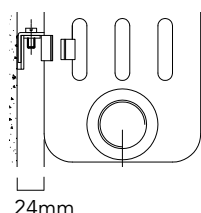

Universal wall brackets (included in radiator price)

Supplied as standard with all lacquer stock Ancona's®