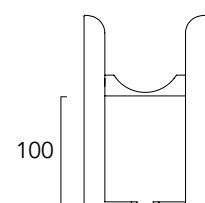

3 Column - 101mm

4 Column - 139mm

Sections are 45mm wide

### Universal wall brackets (included in radiator price)

Supplied as standard with all lacquer stock Ancona's®

Pipe centres from wall:  
2 column = 56mm  
3 column = 74mm  
4 column = 93mm

Pipe centres from wall: 2 column = 56mm, 3 column = 74mm, 4 column = 93mm