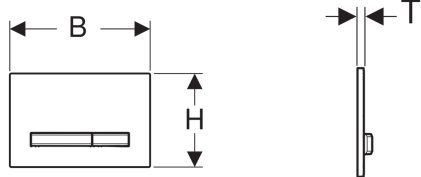

Geberit flush plate Sigma50 for dual flush, metal colour chrome-plated

Example image

Application purposes

- For flush actuation with Geberit Sigma concealed cisterns

Characteristics

- Front actuation
- Easy-to-clean coated actuator buttons
- Sound-absorbing actuator rods, tool-free fast adjustment

Technical data

Actuation force | < 20 N

Scope of delivery

- Mounting frame
- 2 distance bolts
- 2 actuator rods

Art. no.	Colour/surface	Material/designation	B	H	T	
115.788.11.2	Base plate and buttons: chrome-plated Cover plate: white	Die-cast zinc / plastic	24.6 cm	16.4 cm	1.3 cm	
115.788.21.2	Base plate and buttons: chrome-plated Cover plate: gloss chrome-plated	Die-cast zinc / brass	24.6 cm	16.4 cm	1.2 cm	
115.788.DW.2	Base plate and buttons: chrome-plated Cover plate: black	Die-cast zinc / plastic	24.6 cm	16.4 cm	1.3 cm	
115.788.GH.2	Base plate and buttons: chrome-plated Cover plate: chrome-plated, brushed, easy-to-clean coated	Die-cast zinc / brass	24.6 cm	16.4 cm	1.2 cm	
115.788.SD.2	Base plate and buttons: chrome-plated Cover plate: smoked glass reflective	Die-cast zinc / glass	24.6 cm	16.4 cm	1.4 cm	
115.788.SQ.2	Base plate and buttons: chrome-plated Cover plate: umber	Die-cast zinc / glass	24.6 cm	16.4 cm	1.4 cm	
115.788.TG.2	Base plate and buttons: chrome-plated Cover plate: sand grey	Die-cast zinc / glass	24.6 cm	16.4 cm	1.4 cm	
115.788.JM.2	Base plate and buttons: chrome-plated Cover plate: Mustang slate	Die-cast zinc / slate	24.6 cm	16.4 cm	1.4 cm	
115.788.00.2	Base plate and buttons: chrome-plated Cover plate: customised	Die-cast zinc	24.6 cm	16.4 cm	1 cm	
115.788.JV.2	Base plate and buttons: chrome-plated Cover plate: concrete look	Die-cast zinc / ceramic	24.6 cm	16.4 cm	1.4 cm	New
115.788.JX.2	Base plate and buttons: chrome-plated Cover plate: black walnut	Die-cast zinc / wood (natural product)	24.6 cm	16.4 cm	1.4 cm	New