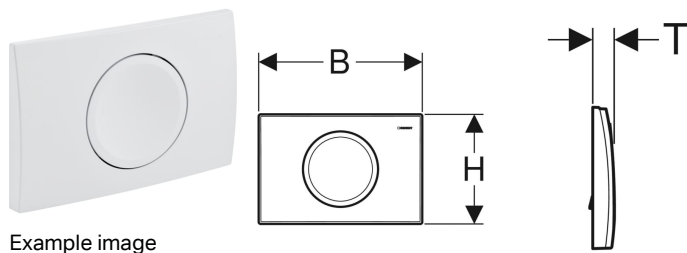

Geberit Delta15 flush plate for stop-and-go flush

Application purposes

- For flush actuation with Delta concealed cisterns

Characteristics

- Front actuation

Scope of delivery

- Mounting frame
- Actuator rod
- Stop-and-go lever
- Fastening material

Technical data

Actuation force | < 20 N

Art. no.	Colour / surface	Material designation	B	H	T
115.120.11.5	white	Plastic	24.6 cm	16.4 cm	2.5 cm
115.120.21.5	gloss chrome-plated	Plastic	24.6 cm	16.4 cm	2.5 cm
115.120.46.5	matt chrome-plated	Plastic	24.6 cm	16.4 cm	2.5 cm

Accessories

- Geberit extension set for Delta and Twinline concealed cisterns