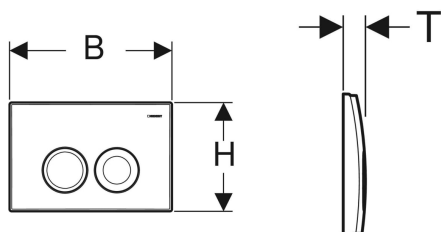

**Geberit Delta25 flush plate for dual flush**

Example image

**Application purposes**

- For flush actuation with Delta concealed cisterns

**Characteristics**

- Front actuation

**Scope of delivery**

- Mounting frame
- 2 actuator rods

**Technical data**

Actuation force | < 20 N

- Fastening material

Art. no.	Colour / surface	Material designation	B	H	T
115.125.11.5	white	Plastic	24.6 cm	16.4 cm	3.1 cm
115.125.21.5	gloss chrome-plated	Plastic	24.6 cm	16.4 cm	3.1 cm
115.125.46.5	matt chrome-plated	Plastic	24.6 cm	16.4 cm	3.1 cm