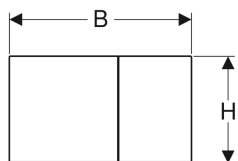

Application purposes

- For flush actuation with Sigma concealed cisterns

Characteristics

- Front actuation
- Sound-absorbing actuator rods, tool-free fast adjustment

Scope of delivery

- Mounting frame
- 2 distance bolts
- 2 actuator rods

Art. no.	Colour / surface	Material designation	B	H	T	
115.622.JK.1	lava	Glass	25 cm	14.6 cm	2.5 cm	New
115.622.SJ.1	black	Glass	25 cm	14.6 cm	2.5 cm	New
115.622.FW.1	brushed, easy-to-clean coated	Stainless steel	25 cm	14.6 cm	2.3 cm	New
115.622.QB.1	red gold / brushed, easy-to-clean coated	Stainless steel	25 cm	14.6 cm	2.3 cm	New
115.622.QD.1	black chrome / brushed, easy-to-clean coated	Stainless steel	25 cm	14.6 cm	2.3 cm	New
115.622.QF.1	brass-coloured / brushed, easy-to-clean coated	Stainless steel	25 cm	14.6 cm	2.3 cm	New
115.622.14.1	black matt / easy-to-clean coated	Stainless steel	25 cm	14.6 cm	2.3 cm	New
115.622.SI.1	white	Glass	25 cm	14.6 cm	2.5 cm	New
115.622.JT.1	white matt / easy-to-clean coated	Stainless steel	25 cm	14.6 cm	2.3 cm	New
115.622.JL.1	sand grey	Glass	25 cm	14.6 cm	2.5 cm	New

Accessories

- Geberit extension set for Sigma, Omega and Kappa concealed cisterns

- Suitable for Sigma 8cm and 12cm concealed cisterns