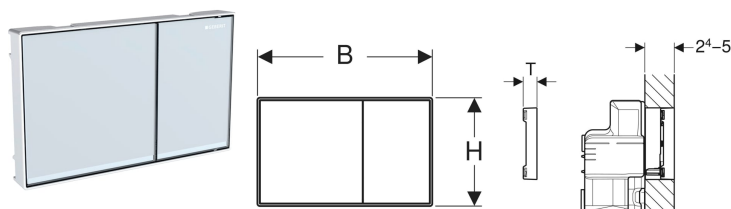

Geberit Sigma60 flush plate for dual flush, surface-even

Example image

Application purposes

- For flush actuation with Sigma concealed cisterns 8 cm, range 2016
- For flush actuation with Sigma concealed cisterns 12 cm
- For covering thicknesses 24–50 mm
- Not suitable for Geberit Duofix elements for wall-hung WC, barrier-free

Characteristics

- Front actuation
- Surface-even actuation
- Sound-absorbing actuator rods, tool-free fast adjustment

Scope of delivery

- Compensation frame
- 2 spacers
- 2 distance bolts

- 2 actuator rods
- Protection plate
- Fastening material

To order additionally

- Geberit installation set, surface-even, for Sigma concealed cistern 12 cm

Art. no.	Colour / surface	Material designation	B	H	T
115.640.SI.1	Buttons: white Design stripes: mirrored Frame: gloss chrome-plated	Die-cast zinc / glass	21.4 cm	13.2 cm	2.5 cm
115.640.SJ.1	Buttons: black Design stripes: mirrored Frame: gloss chrome-plated	Die-cast zinc / glass	21.4 cm	13.2 cm	2.5 cm
115.640.GH.1	Buttons: chrome-plated, brushed, easy-to-clean coated Design stripes and frame: gloss chrome-plated	Die-cast zinc	21.4 cm	13.2 cm	2.5 cm
115.640.JK.1	Plate: lava Design stripes: mirrored Frame: gloss chrome-plated	Die-cast zinc / glass	21.4 cm	13.2 cm	2.5 cm
115.640.JL.1	Plate: sand grey Design stripes: mirrored Frame: gloss chrome-plated	Die-cast zinc / glass	21.4 cm	13.2 cm	2.5 cm