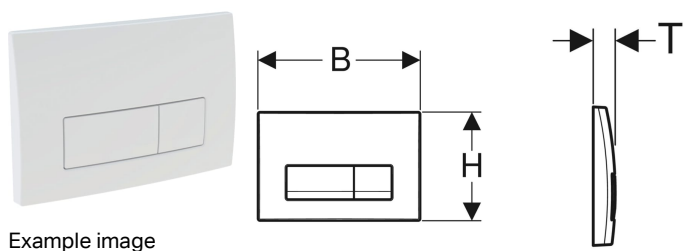

Geberit Delta50 flush plate for dual flush

Application purposes

- For flush actuation with Delta concealed cisterns

Characteristics

- Front actuation

Scope of delivery

- Mounting frame
- 2 actuator rods

Technical data

Actuation force | < 20 N

- Fastening material

Art. no.	Colour / surface	Material designation	B	H	T	
115.119.DW.1	black	Plastic	24.6 cm	16.4 cm	2.3 cm	New
115.105.11.5	white	Plastic	24.6 cm	16.4 cm	2.3 cm	
115.105.21.5	gloss chrome-plated	Plastic	24.6 cm	16.4 cm	2.3 cm	
115.105.46.5	matt chrome-plated	Plastic	24.6 cm	16.4 cm	2.3 cm	
115.119.14.1	black matt	Plastic	24.6 cm	16.4 cm	2.3 cm	New