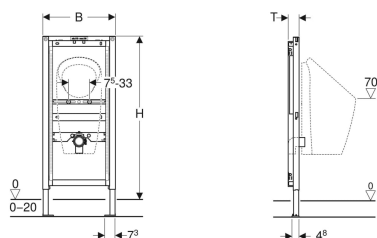

Geberit Duofix frame for urinal, 112–130 cm, universal, for 0-litre urinals

Example image

Application purposes

- For drywall construction
- For masonry walls
- For installation in part or room-height prewall installations
- For installation in room-height installation walls
- For installation in part or room-height Geberit Duofix system walls
- For installation of waterless urinals
- For installation of 1-litre urinals, with accessories
- For floor constructions 0–20 cm

Characteristics

- Self-supporting frame, powder-coated
- Frame with \varnothing 9 mm drilling holes for fastening in wood frame construction
- Galvanized feet
- Feet adjustable 0–20 cm

Scope of delivery

- 2 fixing brackets
- Connection bend made of PE-HD, \varnothing 50 / 63 mm

To order additionally

- Urinal trap

- Non-slip leg supports
- Rotatable foot plates
- Foot plate depth suitable for installation in U-profiles UW 50 and UW75 and Geberit Duofix system rails
- Element height adjustable to urinal, 112–130 cm
- Connection positions for Preda urinal prepared
- Fastening for connection bend, height-adjustable and sound-absorbing
- Urinal fasteners M8 width- and height-adjustable
- Crossbars with centring marks, adjustable without tools
- Markings for connection positions of Preda and Selva urinals
- Additional fastening possible for urinal with accessories
- Can be refitted with accessories for urinals Laufen Lema 1-litre Compact and Tamaro-VS NEW 41122

Technical data

Product material | Steel

- 2 threaded rods M8
- Fastening material

Art. no.	B	H	T
111.671.00.1	50 cm	112–130 cm	7.5 cm

Accessories

- Geberit Duofix set of wall anchors for single installation
- Geberit Duofix set of wall anchors for single and system installation
- Geberit Duofix fastening material for stud clearance 50–57.5 cm
- Geberit Duofix set of foot extensions for floor construction 20–40 cm