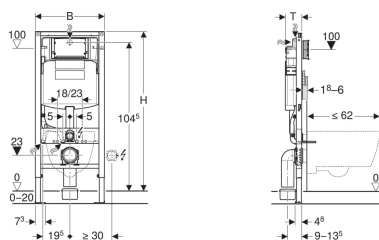

Geberit Duofix frame for wall-hung WC, 112 cm, with Sigma concealed cistern 12 cm

Application purposes

- For drywall construction
- For installation in part or room-height prewall installations
- For installation in room-height installation walls
- For installation in part or room-height Geberit Duofix system walls
- For wall-hung WCs with connection dimensions in accordance with EN 33:2011
- For wall-hung WCs with projection up to 62 cm
- For floor constructions 0–20 cm

Characteristics

- Self-supporting frame, powder-coated
- Frame with \varnothing 9 mm drilling holes for fastening in wood frame construction
- Frame prepared for support brackets for WC ceramic appliances with small contact surfaces
- Galvanized feet
- Feet adjustable 0–20 cm
- Non-slip leg supports
- Rotatable foot plates
- Foot plate depth suitable for installation in U-profiles UW 50 and UW75 and Geberit Duofix system rails

Scope of delivery

- Water supply connection Rp 1/2" - R 1/2", compatible with MF, with integrated angle stop valve and hand wheel
- Protection box for service opening
- 2 wall anchors
- 2 fixing brackets
- Connection set for WC, \varnothing 90 mm

Technical data

Flow pressure	0.1-10 bar
Maximum operating temperature, water	25 °C
Flush volume, factory setting	5.8 and 3 l
Flush volume small, adjustment range	2-4 l

- Connection bend 90° made of PE-HD, \varnothing 90 mm
- Adaptor socket made of PE-HD, \varnothing 90 / 110 mm
- 2 protection plugs
- 2 threaded rods M12
- Fastening material