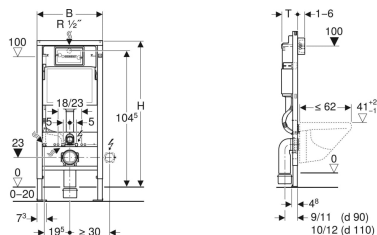

## Geberit Duofix frame for wall-hung WC, 112 cm, with Delta concealed cistern 12 cm

Example image

### Scope of delivery

- Angle stop valve R 1/2", with adaptor ring
- Protection box for service opening, made of polystyrene foam
- 2 distance bolts
- 2 wall anchors
- Connection set for WC,  $\varnothing$  90 mm
- Connection bend 90° made of PE-HD,  $\varnothing$  90 mm

### Technical data

Maximum operating temperature, water	25 °C
Flush volume, factory setting	5.8 and 3 l
Flush volume large, adjustment range	4.5 / 6 / 7.5 l
Flush volume small, adjustment range	3-4 l

- Adaptor socket made of PE-HD,  $\varnothing$  90 / 110 mm
- 2 protection plugs
- Cup for flush volume reduction 4.0 / 2.6 l
- Crossbar for panelling support
- 2 threaded rods M12
- Fastening material

Art. no.	B	H	T
458.132.00.1	50 cm	112 cm	12 cm