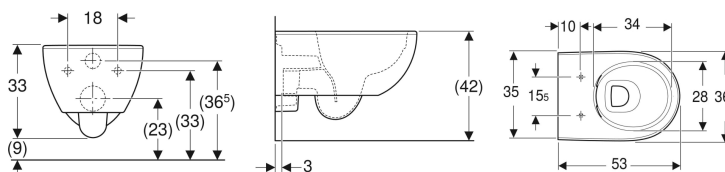

Geberit Selnova wall-hung WC, Premium, washdown, shrouded, Rimfree

Example image

Application purposes

- For concealed cisterns
- For pressure flushing valves

Characteristics

- Wall-hung
- Washdown WC

Scope of delivery

- WC ceramic appliance

To order additionally

- WC seat

- Rimfree
- Easy fastening with Geberit WC wall fixing type EFF3
- Type 1, full flush volume 6 / 5 / 4 l, in accordance with EN 997
- Flushes with 4.5 l
- Shrouded

Technical data

Product material | Vitreous china

- Fastening material

Art. no.	Colour / surface	B	H	T	
502.293.00.7	white	36 cm	33 cm	53 cm	New

Geberit Selnova WC seat, fastening from above

Example image

Characteristics

- Overlapping WC lid
- Hinges made of metal

Technical data

Product material	Duroplast
Fastening distance	15.5 cm

Scope of delivery

- WC seat

Art. no.	Colour / surface	Quick-release hinges	Soft-closing mechanism	Fastening	Hinge material
500.333.01.1	white / glossy	no	yes	from above	Brass chrome-plated
500.337.01.1	white / glossy	no	no	from above	Stainless steel
500.335.01.1	white / glossy	yes	yes	from above	Brass chrome-plated