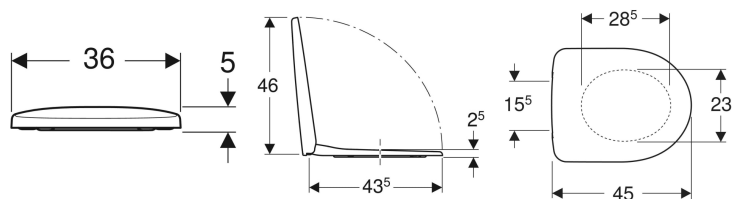

- WC ceramic appliance

To order additionally

- WC seat

- Rimfree
- Easy fastening with Geberit WC wall fixing type EFF3
- Type 1, full flush volume 6 / 5 / 4 l, in accordance with EN 997
- Flushes with 4.5 l
- Shrouded

Technical data

Product material | Vitreous china

- Fastening material

Art. no.	Colour / surface	B	H	T	
502.293.00.7	white	36 cm	33 cm	53 cm	New

Geberit Selnova WC seat, fastening from above

Example image

Characteristics

- Overlapping WC lid
- Hinges made of metal

Technical data

Product material	Duroplast
Fastening distance	15.5 cm

Scope of delivery

- WC seat

Art. no.	Colour / surface	Quick-release hinges	Soft-closing mechanism	Fastening	Hinge material
500.333.01.1	white / glossy	no	yes	from above	Brass chrome-plated
500.337.01.1	white / glossy	no	no	from above	Stainless steel
500.335.01.1	white / glossy	yes	yes	from above	Brass chrome-plated