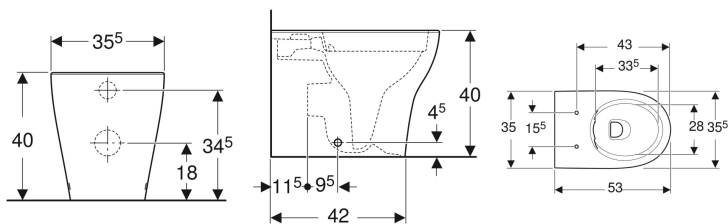

Geberit Selnova floor-standing WC, Premium, washdown, back-to-wall, horizontal or vertical outlet, shrouded, Rimfree

Example image

Application purposes

- For concealed cisterns
- For concealed flushing valves

Characteristics

- Floor-standing
- Back-to-wall
- Washdown WC

- Rimfree
- Type 1, full flush volume 6 / 5 / 4 l, in accordance with EN 997
- Horizontal or vertical outlet
- Shrouded
- Hidden fastening

Technical data

Product material | Vitreous china

Scope of delivery

- WC ceramic appliance

To order additionally

- WC seat

Art. no.	Colour / surface	B	H	T	
502.294.00.7	white	35.5 cm	40 cm	53 cm	New

Geberit Selnova WC seat, fastening from above

Example image

Characteristics

- Overlapping WC lid
- Hinges made of metal

Technical data

Product material	Duroplast
Fastening distance	15.5 cm

Scope of delivery

- WC seat

Art. no.	Colour / surface	Quick-release hinges	Soft-closing mechanism	Fastening	Hinge material
500.333.01.1	white / glossy	no	yes	from above	Brass chrome-plated
500.337.01.1	white / glossy	no	no	from above	Stainless steel
500.335.01.1	white / glossy	yes	yes	from above	Brass chrome-plated