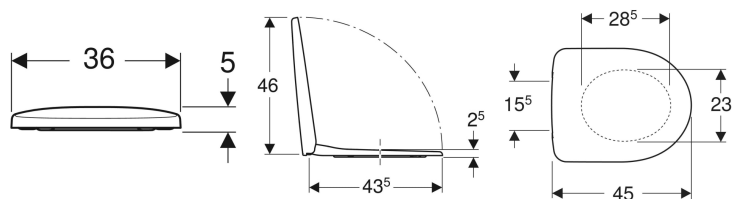

Characteristics

- Floor-standing
- Back-to-wall
- Washdown WC

- Rimfree
- Type 1, full flush volume 6 / 5 / 4 l, in accordance with EN 997
- Horizontal or vertical outlet
- Shrouded
- Hidden fastening

Technical data

Product material | Vitreous china

Scope of delivery

- WC ceramic appliance

To order additionally

- WC seat

Art. no.	Colour / surface	B	H	T	
502.294.00.7	white	35.5 cm	40 cm	53 cm	New

Geberit Selnova WC seat, fastening from above

Example image

Characteristics

- Overlapping WC lid
- Hinges made of metal

Technical data

Product material	Duroplast
Fastening distance	15.5 cm

Scope of delivery

- WC seat

Art. no.	Colour / surface	Quick-release hinges	Soft-closing mechanism	Fastening	Hinge material
500.333.01.1	white / glossy	no	yes	from above	Brass chrome-plated
500.337.01.1	white / glossy	no	no	from above	Stainless steel
500.335.01.1	white / glossy	yes	yes	from above	Brass chrome-plated