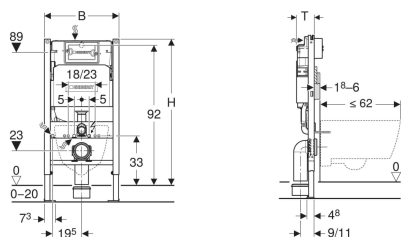

Geberit Duofix element for wall-hung WC, 98 cm, with Delta concealed cistern 12 cm, Delta30 actuator plate

Example image

Application purposes

- For drywall construction
- For installation in part-height prewall installations
- For wall-hung WCs with connection dimensions in accordance with EN 33:2011
- For wall-hung WCs with projection up to 62 cm
- For floor constructions 0–20 cm

- Feet adjustable 0–20 cm
- Foot plates made of plastic
- Foot plate depth suitable for installation in U-profiles UW 50
- Connection bend can be mounted without tools
- Concealed cistern with front actuation
- Concealed cistern, fully insulated against condensation
- Cistern fulfils standard requirements in accordance with EN 14055, Class II
- Immediate post flush possible with factory setting
- Water supply connection on the rear or top centre
- With conduit pipe for feed pipe for Geberit AquaClean shower toilets and for connection cable
- Fastening option for electrical connection

Technical data

| | |
|--------------------------------------|-----------|
| Operating temperature, water max. | 25 °C |
| Flush volume, factory setting | 5.8 / 3 l |
| Flush volume small, adjustment range | 2–4 l |

Scope of delivery

- Angle stop valve R 1/2", compatible with MF, with adapter ring
- Protection box for service opening, made of polystyrene foam
- 2 distance bolts
- Delta30 actuator plate
- 2 wall anchors
- Connection set for WC, \varnothing 90 mm
- Connection bend 90° made of PE-HD, \varnothing 90 mm
- Adaptor socket made of PE-HD, \varnothing 90 / 110 mm
- 2 protection plugs
- 2 threaded rods M12
- Fastening material