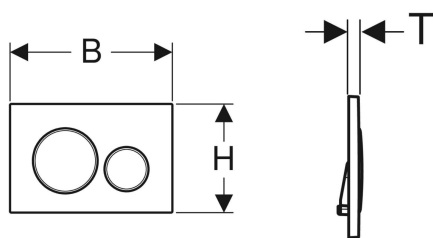

## Geberit Sigma20 flush plate for dual flush

Example image

### Application purposes

- For flush actuation with Sigma concealed cisterns

### Scope of delivery

- Mounting frame
- 2 distance bolts

- Sound-absorbing actuator rods, tool-free fast adjustment

### Technical data

Actuation force max. | 20 N

- 2 actuator rods

Art. no.	Colour / surface	Material designation	B	H	T
115.882.KH.1	Plate and buttons: gloss chrome-plated Design rings: matt chrome-plated	Plastic	24.6 cm	16.4 cm	1.2 cm
115.882.KJ.1	Plate and buttons: white Design rings: gloss chrome-plated	Plastic	24.6 cm	16.4 cm	1.2 cm
115.882.KK.1	Plate and buttons: white Design rings: gold-plated	Plastic	24.6 cm	16.4 cm	1.2 cm
115.882.KM.1	Plate and buttons: black Design rings: gloss chrome-plated	Plastic	24.6 cm	16.4 cm	1.2 cm
115.882.SN.1	Plate and buttons: brushed, easy-to-clean coated Design rings: polished	Stainless steel	24.6 cm	16.4 cm	1.2 cm
115.882.JQ.1	Plate and buttons: matt chrome-coated, easy-to-clean coated Design rings: gloss chrome-plated	Plastic	24.6 cm	16.4 cm	1.2 cm
115.882.JT.1	Plate and buttons: white matt coated, easy-to-clean coated Design rings: gloss chrome-plated	Plastic	24.6 cm	16.4 cm	1.2 cm
115.882.14.1	Plate and button: black matt coated, easy-to-clean coated Design rings: gloss chrome-plated	Plastic	24.6 cm	16.4 cm	1.2 cm
115.882.11.1	Plate and buttons: white Design rings: matt white	Plastic	24.6 cm	16.4 cm	1.2 cm
115.882.01.1	Plate and buttons: white matt coated, easy-to-clean coated Design rings: white	Plastic	24.6 cm	16.4 cm	1.2 cm
115.882.DW.1	Plate and buttons: black Design rings: matt black	Plastic	24.6 cm	16.4 cm	1.2 cm
115.882.16.1	Plate and button: black matt coated, easy-to-clean coated Design rings: black	Plastic	24.6 cm	16.4 cm	1.2 cm