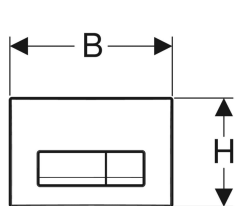

## Geberit Delta50 flush plate for dual flush

Example image

### Technical data

Actuation force max.

20 N

- Fastening material

Art. no.	Colour / surface	Material designation	B	H	T
115.119.DW.1	black	Plastic	24.6 cm	16.4 cm	2.3 cm
115.105.11.5	white	Plastic	24.6 cm	16.4 cm	2.3 cm
115.105.21.5	gloss chrome-plated	Plastic	24.6 cm	16.4 cm	2.3 cm
115.105.46.5	matt chrome-plated	Plastic	24.6 cm	16.4 cm	2.3 cm
115.119.14.1	black matt	Plastic	24.6 cm	16.4 cm	2.3 cm