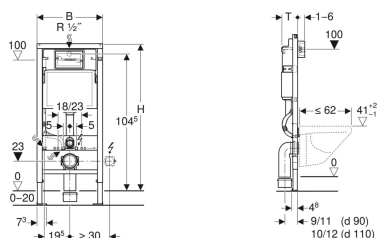

Geberit Duofix frame for wall-hung WC, 112 cm, with Delta concealed cistern 12 cm

Application purposes

- For drywall construction
- For installation in part or room-height prewall installations
- For installation in room-height installation walls
- For wall-hung WCs with connection dimensions in accordance with EN 33:2011
- For wall-hung WCs with projection up to 62 cm
- For floor constructions 0–20 cm

Scope of delivery

- Angle stop valve R 1/2", with adaptor ring
- Protection box for service opening, made of polystyrene foam
- 2 distance bolts
- 2 wall anchors
- Connection set for WC, $\varnothing 90$ mm
- Connection bend 90° made of PE-HD, $\varnothing 90$ mm

- Feet adjustable 0–20 cm
- Foot plates made of plastic
- Foot plate depth suitable for installation in U-profiles UW 50
- Connection bend can be mounted without tools
- Concealed cistern with front actuation
- Concealed cistern, fully insulated against condensation
- Cistern fulfils standard requirements in accordance with EN 14055, Class II
- Immediate post flush possible with factory setting
- Water supply connection on the rear or top centre
- With conduit pipe for feed pipe for Geberit AquaClean shower toilets and for connection cable
- Fastening option for electrical connection

Technical data

Operating temperature, water max.	25 °C
Flush volume, factory setting	5.8 / 3 l
Flush volume large, adjustment range	4.5 / 6 / 7.5 l
Flush volume small, adjustment range	2–4 l

- Adaptor socket made of PE-HD, $\varnothing 90 / 110$ mm
- 2 protection plugs
- Crossbar for panelling support
- 2 threaded rods M12
- Fastening material