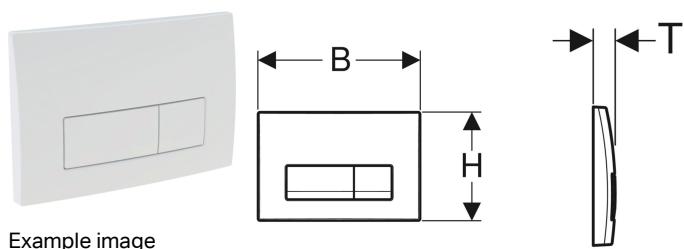

Geberit Delta50 flush plate for dual flush

Example image

Application purposes

- For flush actuation with Delta concealed cisterns

Characteristics

- Front actuation

Scope of delivery

- Mounting frame
- 2 actuator rods

Technical data

Actuation force max. | 20 N

- Fastening material

Art. no.	Colour / surface	Material designation	B	H	T
115.119.DW.1	black	Plastic	24.6 cm	16.4 cm	2.3 cm
115.105.11.5	white	Plastic	24.6 cm	16.4 cm	2.3 cm
115.105.21.5	gloss chrome-plated	Plastic	24.6 cm	16.4 cm	2.3 cm
115.105.46.5	matt chrome-plated	Plastic	24.6 cm	16.4 cm	2.3 cm
115.119.14.1	black matt	Plastic	24.6 cm	16.4 cm	2.3 cm