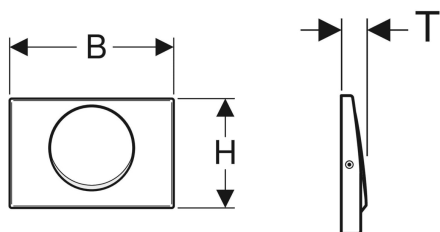

**Geberit flush plate Delta15 for stop-and-go flush, screwable**

Example image

**Application purposes**

- For flush actuation with Geberit Delta concealed cisterns

**Characteristics**

- Front actuation

**Scope of delivery**

- Mounting frame
- Actuator rod
- Stop-and-go lever

**Technical data**

Actuation force | < 20 N

- Set of bolts
- Fastening material

Art. no.	Colour / surface	Material designation	B	H	T
115.101.00.1	brushed	Stainless steel	24.6 cm	16.4 cm	3 cm