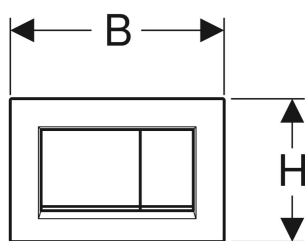

APPLICATION PURPOSES

- For flush actuation with Sigma concealed cisterns

CHARACTERISTICS

- Front actuation
- Sound-absorbing actuator rods, tool-free fast adjustment

TECHNICAL DATA

Actuation force (N) max. 20 N
Button shape square

SCOPE OF DELIVERY

- Mounting frame
- 2 distance bolts
- 2 actuator rods

ACCESSORIES

- Geberit extension set for Sigma, Omega and Kappa concealed cisterns
- Geberit DuoFresh module with automatic actuation, for Sigma concealed cistern 8 cm
- Geberit DuoFresh module with automatic actuation, for Sigma concealed cistern 12 cm

Art. no.	Colour / surface	Product material	B cm	H cm	T cm	Model
115.883.01.1	Plate, Button: white matt / easy-to-clean coated Design stripes: white / glossy	Plastic	24.6	16.4	1.2	Dual flush
115.883.11.1	Plate, Button: white / glossy Design stripes: white matt	Plastic	24.6	16.4	1.2	Dual flush
115.883.14.1	Plate, Button: black matt / easy-to-clean coated Design stripes: chrome / glossy	Plastic	24.6	16.4	1.2	Dual flush