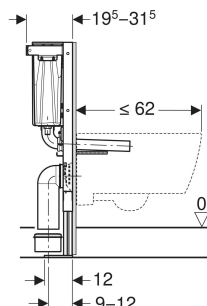

# Geberit Duofix element for wall-hung WC, 79 cm, with low-height concealed cistern

## APPLICATION PURPOSES

- For metal and wood frame walls
- For installation in part-height prewalls
- For installation in bathroom furniture
- For floor constructions 0-18 cm
- For wall-hung WCs
- Not suitable for Geberit AquaClean Alba
- Not suitable for Geberit AquaClean Sela

## CHARACTERISTICS

- 2025 range

- Statically self-supporting frame, protected against corrosion with powder coating
- Frame for wall-hung WCs with connection dimensions as per EN 33 and projection up to 62 cm
- With large foot plates for raised power supply in floors
- Galvanised leg supports protected against corrosion
- Connection bend can be mounted without tools
- Cistern with low installation height
- Pneumatic flush actuation, suitable for dual flush
- Flush pipe connection with compression joint
- Water supply connection on the bottom left
- Water supply connection 1/2"

## TECHNICAL DATA

Flow pressure	0.1-10 bar
Water temperature max.	25 °C
Flush volume, factory setting	5.8 / 3 l
Product material	Steel
Height-adjustable	Yes