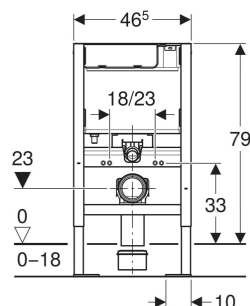

# Geberit Duofix element for wall-hung WC, 79 cm, with low-height concealed cistern

## APPLICATION PURPOSES

- For metal and wood frame walls
- For installation in part-height prewalls
- For installation in bathroom furniture
- For floor constructions 0-18 cm
- For wall-hung WCs
- Not suitable for Geberit AquaClean Alba
- Not suitable for Geberit AquaClean Sela

## CHARACTERISTICS

- 2025 range

- Statically self-supporting frame, protected against corrosion with powder coating
- Frame for wall-hung WCs with connection dimensions as per EN 33 and projection up to 62 cm
- With large foot plates for raised power supply in floors
- Galvanised leg supports protected against corrosion
- Connection bend can be mounted without tools
- Cistern with low installation height
- Pneumatic flush actuation, suitable for dual flush
- Flush pipe connection with compression joint
- Water supply connection on the bottom left
- Water supply connection 1/2"

## TECHNICAL DATA

Flow pressure	0.1-10 bar
Water temperature max.	25 °C
Flush volume, factory setting	5.8 / 3 l
Product material	Steel
Height-adjustable	Yes