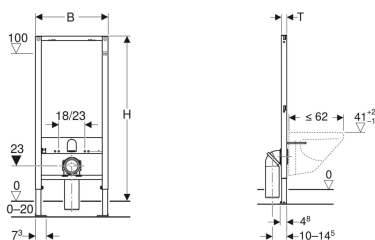

Geberit Duofix frame for wall-hung WC, 112 cm, without cistern

Example image

Application purposes

- For drywall construction
- For installation in part or room-height prewall installations
- For installation in room-height installation walls
- For installation in part or room-height Geberit Duofix system walls
- For wall-hung WCs with connection dimensions in accordance with EN 33:2011
- For wall-hung WCs with projection up to 62 cm
- For floor constructions 0–20 cm

Characteristics

- Self-supporting frame, powder-coated

- Frame with $\varnothing 9$ mm drilling holes for fastening in wood frame construction
- Frame prepared for support brackets for WC ceramic appliances with small contact surfaces
- Galvanized feet
- Feet adjustable 0–20 cm
- Non-slip leg supports
- Rotatable foot plates
- Foot plate depth suitable for installation in U-profiles UW 50 and UW75 and Geberit Duofix system rails
- Connection bend can be mounted without tools at different depths, adjustable range 45 mm
- Rotatable connection bend for connection piece for horizontal outlet to the rear
- Fastening for connection bend, sound-absorbing

Scope of delivery

- Set of wall anchors for single and system installation
- Connection set for WC, $\varnothing 90$ mm
- Connection bend 90° made of PVC, $\varnothing 90 / 100$ mm
- Protection plug
- 2 threaded rods M12
- Fastening material