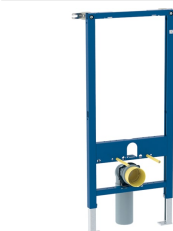

Geberit Duofix frame for wall-hung WC, 112 cm, without cistern

Example image

Application purposes

- For drywall construction
- For installation in part or room-height prewall installations
- For installation in room-height installation walls
- For installation in part or room-height Geberit Duofix system walls
- For wall-hung WCs with connection dimensions in accordance with EN 33:2011
- For wall-hung WCs with projection up to 62 cm
- For floor constructions 0–20 cm

Characteristics

- Self-supporting frame, powder-coated

- Frame with $\varnothing 9$ mm drilling holes for fastening in wood frame construction
- Frame prepared for support brackets for WC ceramic appliances with small contact surfaces
- Galvanized feet
- Feet adjustable 0–20 cm
- Non-slip leg supports
- Rotatable foot plates
- Foot plate depth suitable for installation in U-profiles UW 50 and UW75 and Geberit Duofix system rails
- Connection bend can be mounted without tools at different depths, adjustable range 45 mm
- Rotatable connection bend for connection piece for horizontal outlet to the rear
- Fastening for connection bend, sound-absorbing

Scope of delivery

- Set of wall anchors for single and system installation
- Connection set for WC, $\varnothing 90$ mm
- Connection bend 90° made of PVC, $\varnothing 90 / 100$ mm
- Protection plug
- 2 threaded rods M12
- Fastening material