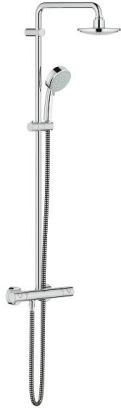

NEW TEMPESTA
COSMOPOLITAN 160
Shower system with thermostat
for wall mounting

MODEL # 26302000

Pure Freude
an Wasser

GROHE

Product Description:

Shower system with thermostat for wall mounting

Standard Specification:

consisting of:

horizontal swivable 390 mm shower arm

exposed thermostat with Aquadimmer function

allows change between:

head shower 1 spray (28 232 000)

Rain

with ball joint

rotation angle $\pm 15^\circ$

hand shower New Tempesta Cosmopolitan 100 (27 571)

2 spray patterns:

Rain, Jet

adjustable in height with gliding element

Relaxaflex shower hose 1500 mm (28 161)

GROHE TurboStat compact cartridge with wax thermoelement

GROHE DreamSpray perfect spray pattern

SpeedClean anti-lime system

GROHE StarLight chrome finish

Inner WaterGuide for a longer life

suitable for instantaneous heaters from 18 kW/h

minimum flow rate 7 l/min