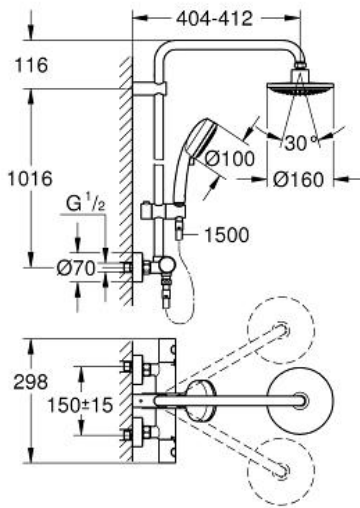

NEW TEMPESTA
COSMOPOLITAN 160
Shower system with thermostat
for wall mounting

MODEL # 26302000

Pure Freude
an Wasser

GROHE

Product Description:

Shower system with thermostat for wall mounting

Standard Specification:

consisting of:

horizontal swivable 390 mm shower arm

exposed thermostat with Aquadimmer function

allows change between:

head shower 1 spray (28 232 000)

Rain

with ball joint

rotation angle $\pm 15^\circ$

hand shower New Tempesta Cosmopolitan 100 (27 571)

2 spray patterns:

Rain, Jet

adjustable in height with gliding element

Relaxaflex shower hose 1500 mm (28 161)

GROHE TurboStat compact cartridge with wax thermoelement

min. recommended pressure 1.0 bar

optional upgrade: **GROHE EasyReach** tray (26 362), sold separately

Color:

□ 26302000 chrome